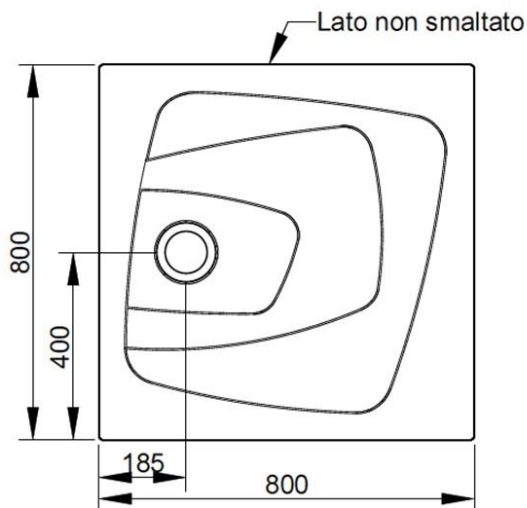

Cod. D114871

DOP-No 14527

Ultra thin H. 4 cm. Suitable for floor standing or floor recessed installation. Anti-slip pattern. Waste towards left.  
To be completed with syphon-waste to be separately ordered.

Colour	Sky Blue
Width (mm)	800
Depth (mm)	800
Height (mm)	43
Weight (Kg)	28
Installation	floor recessed and floor standing installation
Installation note: instructions at following page	

available colours:

2

We advice you to use a nylon or paper sheet to avoid that mortar could glue to ceramic.

3

Position the shower tray paying attention to the thickness of the covering (or to the floor thickness in case of recessed installation) and leaving a gap of 3-4 mm.