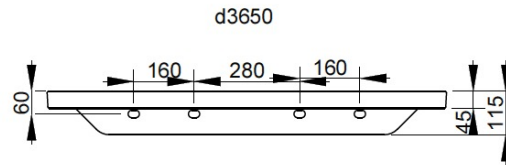

Cod. D365081

Matt Black

Ceramic worktop for wall installation without hole. To be installed with compatible fixings according to wall type, not supplied.

Width (mm)	1060
Depth (mm)	475
Height (mm)	50
Weight (Kg)	24,00
Overflow hole	No
Tap Holes	No-hole
Installation	wall-mounted

available colours:

Matt White

Matt Black

NOT PROVIDED FIXINGS / ACCESSORIES / SPARE PARTS

(* Mandatory)

A361081

A3610CR

A360981

A3609CR

F303199

Fixation set for basin.

Updated: 18/02/2025