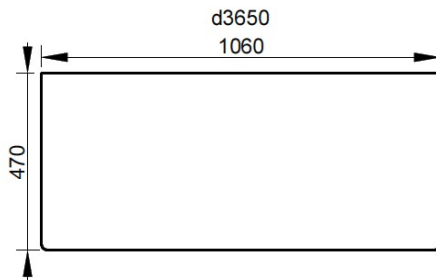

Cod. D365081

Matt Black

Ceramic worktop for wall installation without hole. To be installed with compatible fixings according to wall type, not supplied.

Width (mm)	1060
Depth (mm)	475
Height (mm)	50
Weight (Kg)	24,00
Overflow hole	No
Tap Holes	No-hole
Installation	wall-mounted

available colours:

Matt White

Matt Black

NOT PROVIDED FIXINGS / ACCESSORIES / SPARE PARTS

(* Mandatory)

A361081

A3610CR

A360981

A3609CR

F303199

Fixation set for basin.

Updated: 18/02/2025