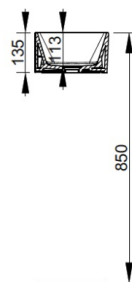

Cod. D371641

Matt White

DOP-No 14688

Hand basin without overflow and with taphole on the left side; grinded at the bottom for assembly on furniture. Compatible with structure, using dedicated fixings. To be installed with compatible fixings according to wall type, not supplied.

Width mm)	500
Depth (mm)	250
Height mm)	135
Weight Kg)	10,2
Overflow hole	No
Tap Holes	
Installation	

available colours:

NOT PROVIDED FIXINGS / ACCESSORIES / SPARE PARTS

(* Mandatory)

V302281

Push button pop-up waste, without chrome plated