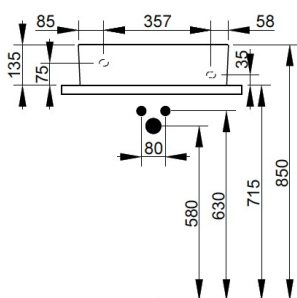

Cod. D371641

Matt White

DOP-No 14688

Hand basin without overflow and with taphole on the left side; grinded at the bottom for assembly on furniture. Compatible with structure, using dedicated fixings. To be installed with compatible fixings according to wall type, not supplied.

Width mm)	500
Depth (mm)	250
Height mm)	135
Weight Kg)	10,2
Overflow hole	No
Tap Holes	
Installation	

available colours:

NOT PROVIDED FIXINGS / ACCESSORIES / SPARE PARTS

(* Mandatory)

V302281

Push button pop-up waste, without chrome plated

V3022CR

Push button pop-up waste, with chrome plated

V303299

Hidden syphon for recessed basin with furniture, chrome plated

V303081

Design syphon for basin

V3030CR

Design syphon for basin