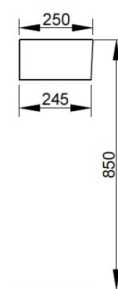

Cod. D371641

Matt White

DOP-No 14688

Hand basin without overflow and with taphole on the left side; grinded at the bottom for assembly on furniture. Compatible with structure, using dedicated fixings. To be installed with compatible fixings according to wall type, not supplied.

Width mm)	500
Depth (mm)	250
Height mm)	135
Weight Kg)	10,2
Overflow hole	No
Tap Holes	
Installation	

available colours:

NOT PROVIDED FIXINGS / ACCESSORIES / SPARE PARTS

(* Mandatory)

V302281

Push button pop-up waste, without chrome plated