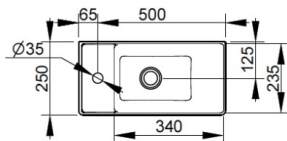

Cod. D371641

Matt White

DOP-No 14688

Hand basin without overflow and with taphole on the left side; grinded at the bottom for assembly on furniture. Compatible with structure, using dedicated fixings. To be installed with compatible fixings according to wall type, not supplied.

Width mm)	500
Depth (mm)	250
Height mm)	135
Weight Kg)	10,2
Overflow hole	No
Tap Holes	
Installation	

available colours:

NOT PROVIDED FIXINGS / ACCESSORIES / SPARE PARTS

(* Mandatory)

V302281

Push button pop-up waste, without chrome plated