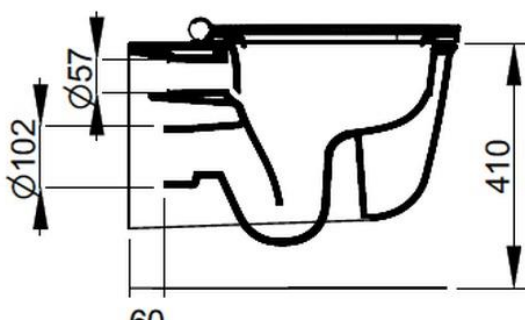

Cod. D482565

Antique Pink

DOP-No 997

Wall hung bowl, 4,5 L flush, due to rimless system and interior surface design. For assembly with suitable wall mounted chair brackets. Including fixation kit for hidden attachment. To be completed with seat and cover.

Width (mm)	360
Depth (mm)	550
Height (mm)	310
Weight (Kg)	25,40
Flush Volume (l)	4,5
Installation	wall hung
Outlet	horizontal outlet

available colours: