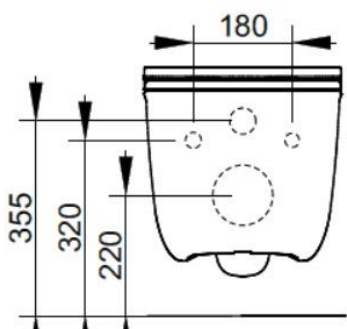

Cod. D482565

Antique Pink

DOP-No 997

Wall hung bowl, 4,5 L flush, due to rimless system and interior surface design. For assembly with suitable wall mounted chair brackets. Including fixation kit for hidden attachment. To be completed with seat and cover.

Width (mm)	360
Depth (mm)	550
Height (mm)	310
Weight (Kg)	25,40
Flush Volume (l)	4,5
Installation	wall hung
Outlet	horizontal outlet

available colours: