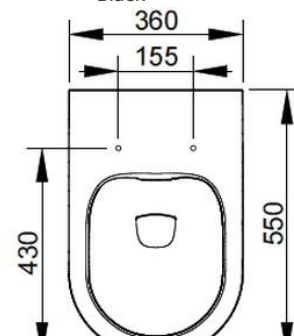

Cod. D482565

Antique Pink

DOP-No 997

Wall hung bowl, 4,5 L flush, due to rimless system and interior surface design. For assembly with suitable wall mounted chair brackets. Including fixation kit for hidden attachment. To be completed with seat and cover.

Width (mm)	360
Depth (mm)	550
Height (mm)	310
Weight (Kg)	25,40
Flush Volume (l)	4,5
Installation	wall hung
Outlet	horizontal outlet

available colours: