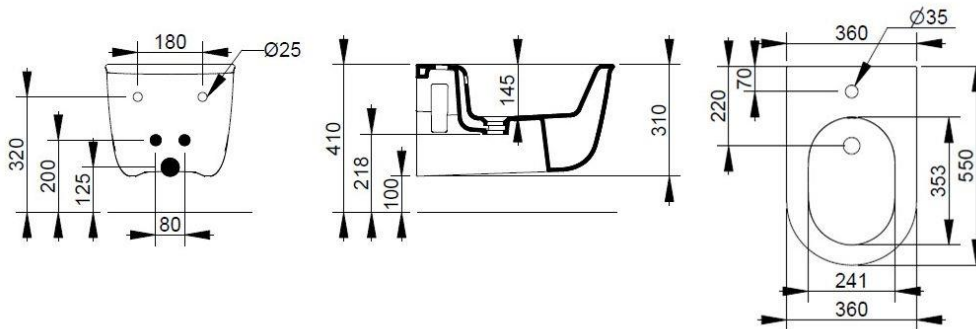

Cod. D482641

Matt White

DOP-No 14528

Wall hung bidet with central taphole. For assembly with suitable wall mounted chair brackets. Including fixation kit for hidden attachment.

Width mm)	358
Depth (mm)	550
Height mm)	410
Weight Kg)	21,20
Overflow hole	Si
Tap Holes	One-hole
Installation	wall hung

available colours:

White

Matt White

Antique Pink

Concrete Grey

Sky Blue

Matt Black

PROVIDED FIXINGS / ACCESSORIES

F953199

Fixation set for hidden WH installation

NOT PROVIDED FIXINGS / ACCESSORIES / SPARE

(* Mandatory)

V9013CR

Syphon set for wall hung bidet

F953099 *

Chair brackets for wall hung wc/bidet.