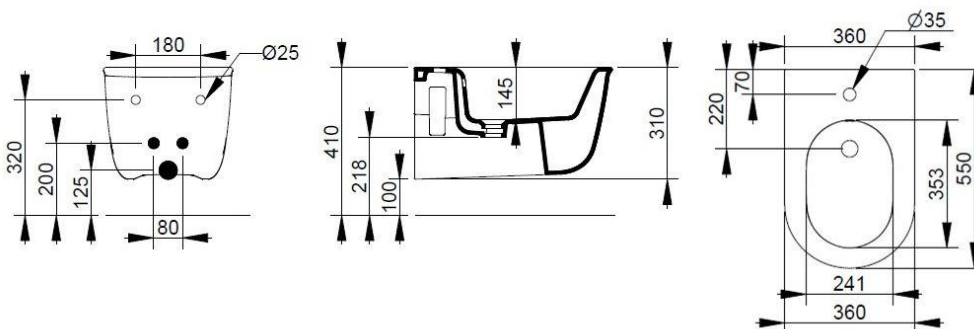

Cod. D482665

Antique Pink

DOP-No 14528

Wall hung bidet with central taphole. For assembly with suitable wall mounted chair brackets. Including fixation kit for hidden attachment.

Width (mm)	358
Depth (mm)	550
Height (mm)	410
Weight (Kg)	21,20
Overflow hole	Si
Tap Holes	One-hole
Installation	wall hung

available colours:

PROVIDED FIXINGS / ACCESSORIES

F953199

Fixation set for hidden WH installation

NOT PROVIDED FIXINGS / ACCESSORIES / SPARE

(* Mandatory)

V9013CR

Syphon set for wall hung bidet

F953099 *

Chair brackets for wall hung wc/bidet.