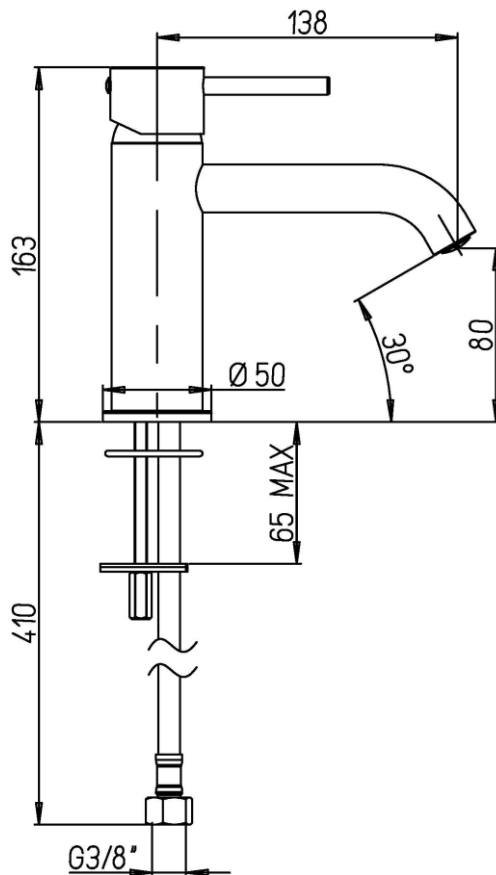

R201381

FEATURES

Spout	fixed
Spout length	138 mm
Spout height	80 mm
Aerator flow rate	6 l/m
Cartridge	ceramic
Cartridge dimension	35 mm
Connection	flexible steel hoses with connection G 3/8"
Outlet	without control rod

disponibile nei seguenti colori:

SPARE PARTS

VR31499

Internal aerator caché 8L/min, M18,5x1 male thread

VR30899

Internal aerator caché 6L/min, M18,5x1 male thread

VR30399

Internal aerator caché 4L/min, M18,5x1 male thread

VR10499

Mixing cartridge - D35 mm. - H 59 mm. - with superior ring - square 9x9 mm.

Jupdated: 19/09/2023