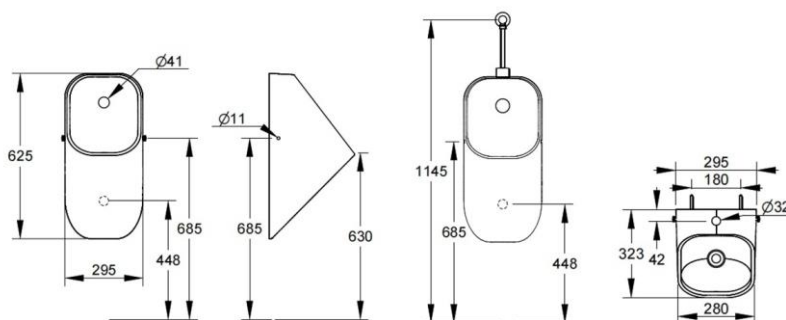

Cod. D070601

White

DOP-No

Wall-hung urinal with top water inlet. Modern and compact design with anti-splash inner bowl shape. Supplied with mounting kit, stainless steel drain grid, template, and installation instructions. Valve kit, spreader and syphon included. Water top inlet.

Width (mm)	295
Depth (mm)	323
Height (mm)	625
Weight (Kg)	19,5
Water Inlet	top
Installation	wall hung
Outlet	horizontal outlet

PROVIDED FIXINGS / ACCESSORIES

F954199

Fixation set for floor standing wc and pedestal

V071599

Stainless steel drain grid with 60 mm diameter.

V0721CR

Back water inlet spreader with chrome finishing.

V0731CR

Exposed on/off valve with push-button, without spreader.

V072699

Siphon with horizontal 1/2" outlet for Opplà Urinal.