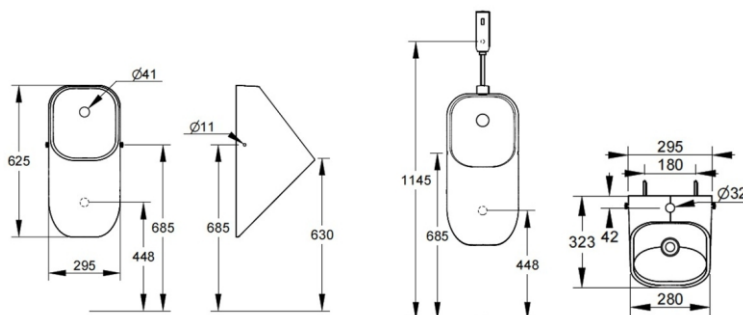

Cod. D070701

White

DOP-No

Wall-hung urinal with top water inlet. Modern and compact design with anti-splash inner bowl shape. Supplied with mounting kit, stainless steel drain grid, template, and installation instructions. Valve kit, spreader and syphon included. Water top inlet.

Width (mm)	295
Depth (mm)	323
Height (mm)	625
Weight (Kg)	19,5
Water Inlet	top
Installation	wall hung
Outlet	horizontal outlet

PROVIDED FIXINGS / ACCESSORIES

F954199

Fixation set for floor standing wc and pedestal

V071599

Stainless steel drain grid with 60 mm diameter.

V0721CR

Back water inlet spreader chrome finishing.

V0732CR

Exposed on/off valve with infrared sensor and 6V battery power supply, chrome finishing, without spreader .

V072699

Siphon with horizontal 1/2" outlet for Opplà Urinal.