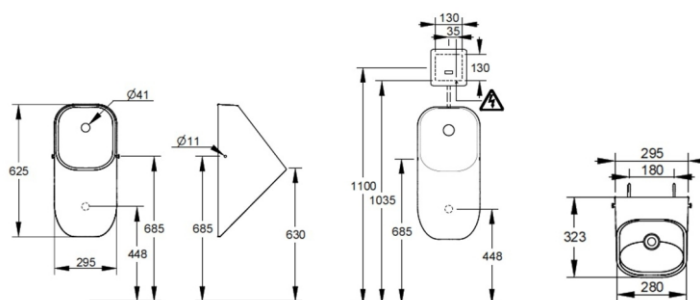

Cod. D071101

White

DOP-No

Wall-hung urinal with back water inlet. Modern and compact design with anti-splash inner bowl shape. Supplied with mounting kit, stainless steel drain grid, template, and installation instructions. Valve kit, spreader and syphon included. Water back inlet

Width (mm)	295
Depth (mm)	323
Height (mm)	625
Weight (Kg)	19,5
Water Inlet	back
Installation	wall hung
Outlet	horizontal outlet

PROVIDED FIXINGS / ACCESSORIES

F954199

Fixation set for floor standing wc and pedestal

V071599

Stainless steel drain grid with 60 mm diameter.

V0721CR

Back water inlet spreader chrome finishing.

V0741LX

Valvola incassata on/off con fotocellula e alimentazione 230V completo di placca inox lucidato senza getto erogatore.

V072699

Siphon with horizontal 1/2" outlet for Opplà Urinal.