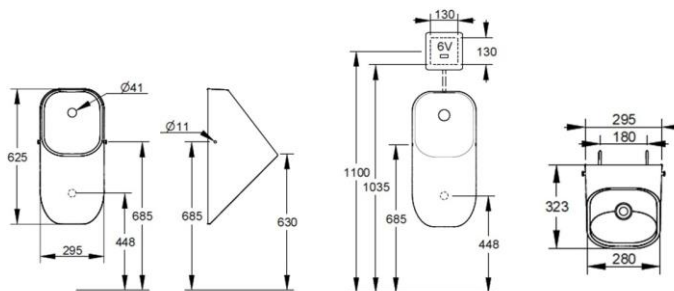

Cod. D071201

White

DOP-No

Wall-hung urinal with back water inlet. Modern and compact design with anti-splash inner bowl shape. Supplied with mounting kit, stainless steel drain grid, template, and installation instructions. Valve kit, spreader and syphon included. Water back inlet

Width (mm)	295
Depth (mm)	323
Height (mm)	625
Weight (Kg)	19,5
Water Inlet	back
Installation	wall hung
Outlet	horizontal outlet

PROVIDED FIXINGS / ACCESSORIES

F954199

Fixation set for floor standing wc and pedestal

V071599

Stainless steel drain grid with 60 mm diameter.

V0721CR

Back water inlet spreader chrome finishing.

V0742LX

Built-in on/off valve with infrared sensor and 6V battery power supply, with polished stainless steel plate, without spreader.

V072699

Siphon with horizontal 1/2" outlet for Opplà Urinal.