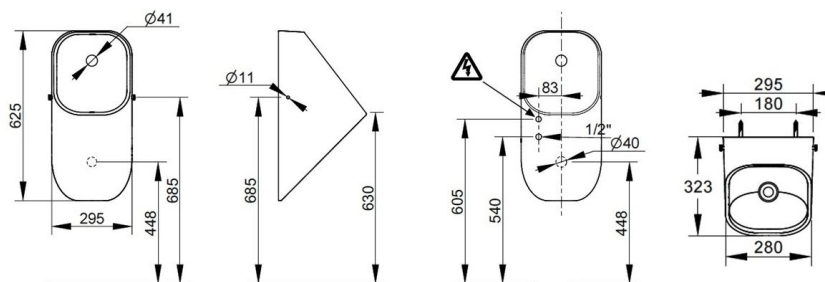

Cod. D071301

White

DOP-No

Wall-hung urinal with back water inlet. Modern and compact design with anti-splash inner bowl shape. Supplied with mounting kit, stainless steel drain grid, template, and installation instructions. Valve kit, spreader and syphon included. Water back inlet

Width (mm)	295
Depth (mm)	323
Height (mm)	625
Weight (Kg)	19,5
Water Inlet	back
Installation	wall hung
Outlet	horizontal outlet

PROVIDED FIXINGS / ACCESSORIES

F954199

Fixation set for floor standing wc and pedestal

V071599

Stainless steel drain grid with 60 mm diameter.

V0752LX

Spreader with on/off infrared sensor, built-in valve, and 230-24V power supply (transformer not included).

V072699

Siphon with horizontal 1/2" outlet for Opplà Urinal.