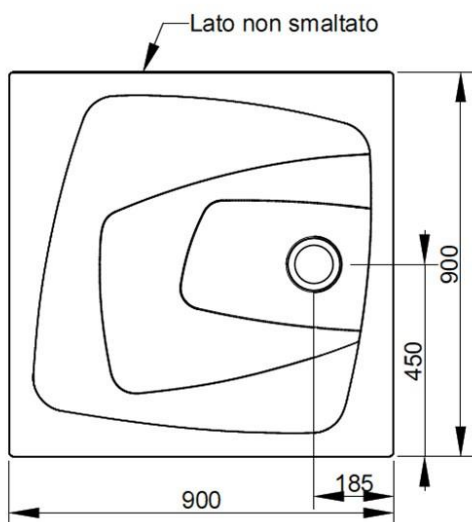

Cod. D113771

DOP-No 14527

Ultra thin H. 4 cm. Suitable for floor standing or floor recessed installation. Anti-slip pattern. Waste towards right.  
To be completed with syphon-waste to be separately ordered.

Colour	Sky Blue
Width (mm)	900
Depth (mm)	900
Height (mm)	43
Weight (Kg)	35,5
Installation	floor recessed and floor standing installation
Installation note: instructions at following page	

available colours:

### ASSEMBLY INSTRUCTIONS

1

Position the waste according to the existing drain hole and according to the position in the bathroom. Supporting points should be made using low water mortar alongside the corners as well as the centre.

2

We advice you to use a nylon or paper sheet to avoid that mortar could glue to ceramic.

3

Position the shower tray paying attention to the thickness of the covering (or to the floor thickness in case of recessed installation) and leaving a gap of 3-4 mm.