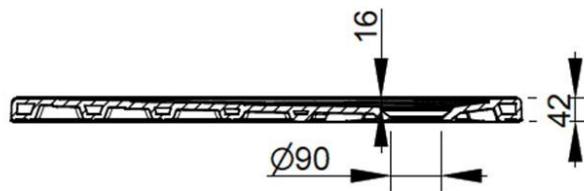

Cod. D113771

DOP-No 14527

Ultra thin H. 4 cm. Suitable for floor standing or floor recessed installation. Anti-slip pattern. Waste towards right.  
To be completed with syphon-waste to be separately ordered.

Colour	Sky Blue
Width (mm)	900
Depth (mm)	900
Height (mm)	43
Weight (Kg)	35,5
Installation	floor recessed and floor standing installation
Installation note: instructions at following page	

available colours: