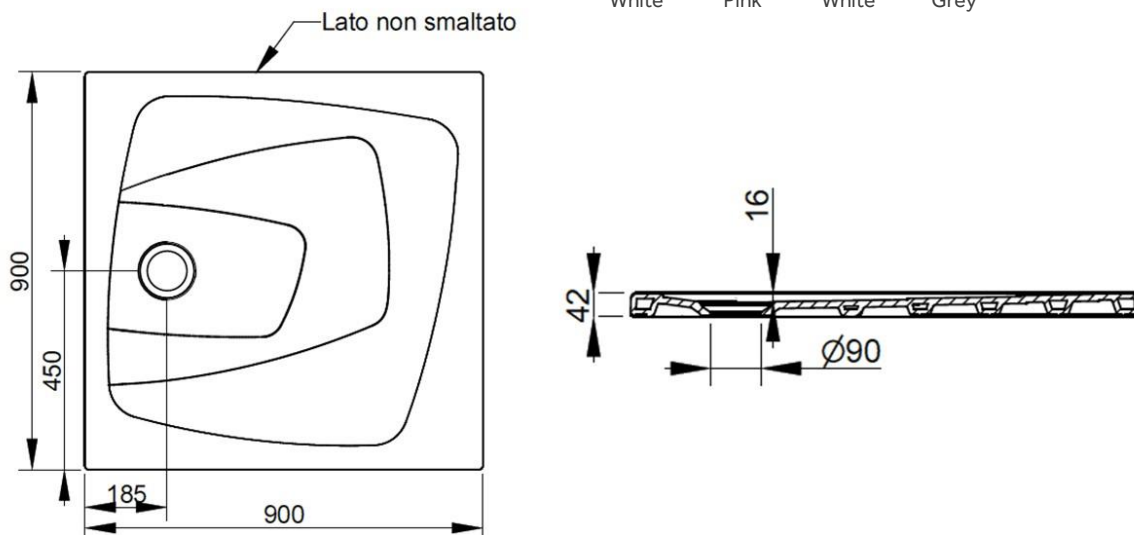

Cod. D114771

DOP-No 14527

Ultra thin H. 4 cm. Suitable for floor standing or floor recessed installation. Anti-slip pattern. Waste towards left.
To be completed with syphon-waste to be separately ordered.

Colour	Sky Blue
Width (mm)	900
Depth (mm)	900
Height (mm)	43
Weight (Kg)	35,3
Installation	floor recessed and floor standing installation
Installation note: instructions at following page	

available colours:

Position the waste according to the existing drain hole and according to the position in the bathroom. Supporting points should be made using low water mortar alongside the corners as well as the centre.

2

We advice you to use a nylon or paper sheet to avoid that mortar could glue to ceramic.

3

Position the shower tray paying attention to the thickness of the covering (or to the floor thickness in case of recessed installation) and leaving a gap of 3-4 mm.