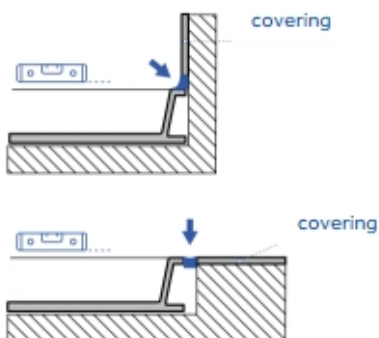

Position the waste according to the existing drain hole and according to the position in the bathroom. Supporting points should be made using low water mortar alongside the corners as well as the centre.

2

We advice you to use a nylon or paper sheet to avoid that mortar could glue to ceramic.

3

Position the shower tray paying attention to the thickness of the covering (or to the floor thickness in case of recessed installation) and leaving a gap of 3-4 mm.

Covering should not weigh on the shower tray edge: in case of building setting-up it could cause breaks.

4

Verify the right horizontal positioning by means of a spirit level.

Complete installation by sealing with white, anti-mould silicon or elastic mortar.