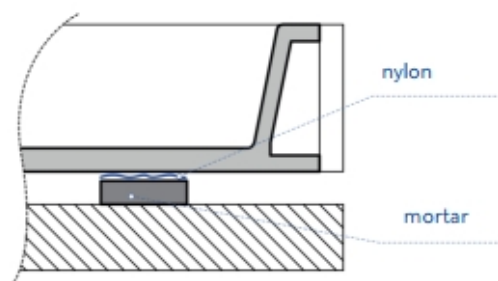

We advice you to use a nylon or paper sheet to avoid that mortar could glue to ceramic.

3