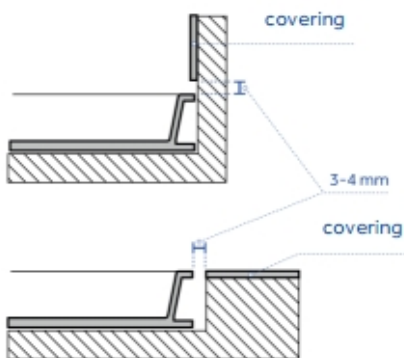

Colour	Sky Blue
Width (mm)	900
Depth (mm)	900
Height (mm)	43
Weight (Kg)	35,3
Installation	floor recessed and floor standing installation
Installation note: instructions at following page	

available colours:

NOT PROVIDED FIXINGS / ACCESSORIES / SPARE

(* Mandatory)

V100271

Syphon-waste 90 mm.
ceramic plated

V100871

Cover for waste V1002
ceramic plated

ASSEMBLY INSTRUCTIONS

1

Position the waste according to the existing drain hole and according to the position in the bathroom. Supporting points should be made using low water mortar alongside the corners as well as the centre.

2

We advice you to use a nylon or paper sheet to avoid that mortar could glue to ceramic.

3

Position the shower tray paying attention to the thickness of the covering (or to the floor thickness in case of recessed installation) and leaving a gap of 3-4 mm.