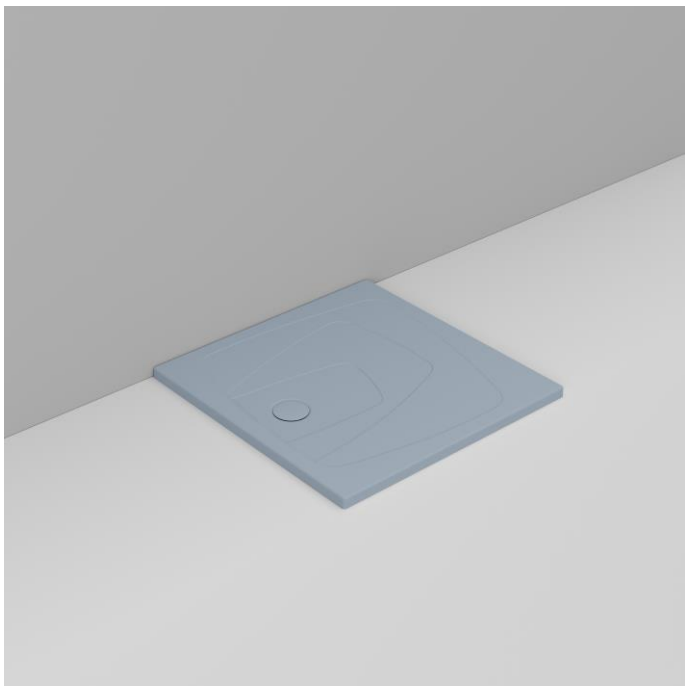

Cod. D114771

DOP-No 14527

Ultra thin H. 4 cm. Suitable for floor standing or floor recessed installation. Anti-slip pattern. Waste towards left.
To be completed with syphon-waste to be separately ordered.

Colour	Sky Blue
Width (mm)	900
Depth (mm)	900
Height (mm)	43
Weight (Kg)	35,3
Installation	floor recessed and floor standing installation
Installation note: instructions at following page	

available colours:

Position the waste according to the existing drain hole and according to the position in the bathroom. Supporting points should be made using low water mortar alongside the corners as well as the centre.

Covering should not weigh on the shower tray edge: in case of building setting-up it could cause breaks.

4

Verify the right horizontal positioning by means of a spirit level.

Complete installation by sealing with white, anti-mould silicon or elastic mortar.