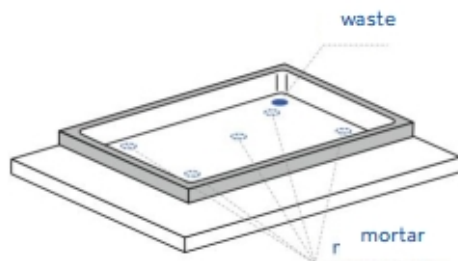

Colour	Sky Blue
Width (mm)	900
Depth (mm)	900
Height (mm)	43
Weight (Kg)	35,3
Installation	floor recessed and floor standing installation
Installation note: instructions at following page	

available colours:

NOT PROVIDED FIXINGS / ACCESSORIES / SPARE

(* Mandatory)

V100271

Syphon-waste 90 mm.
ceramic plated

V100871

Cover for waste V1002
ceramic plated

ASSEMBLY INSTRUCTIONS

1

Position the waste according to the existing drain hole and according to the position in the bathroom. Supporting points should be made using low water mortar alongside the corners as well as the centre.