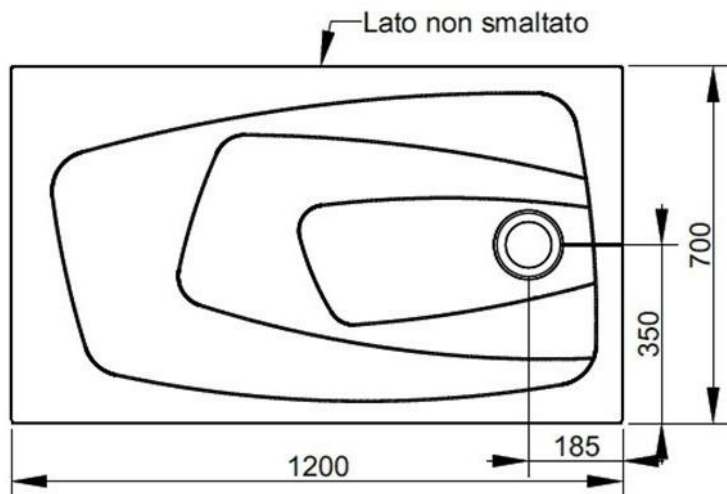

Cod. D123371

DOP-No 14527

Ultra thin H. 4 cm. Suitable for floor standing or floor recessed installation. Anti-slip pattern. Waste towards right.
To be completed with syphon-waste to be separately ordered.

Colour	Sky Blue
Width (mm)	1200
Depth (mm)	700
Height (mm)	43
Weight (Kg)	
Installation	floor recessed and floor standing installation
Installation note: instructions at following page	

available colours:

Position the waste according to the existing drain hole and according to the position in the bathroom. Supporting points should be made using low water mortar alongside the corners as well as the centre.