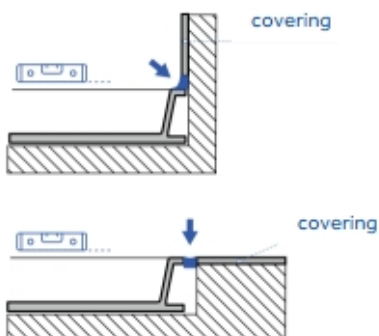

Position the waste according to the existing drain hole and according to the position in the bathroom. Supporting points should be made using low water mortar alongside the corners as well as the centre.

2

We advise you to use a nylon or paper sheet to avoid that mortar could glue to ceramic.

3

Position the shower tray paying attention to the thickness of the covering (or to the floor thickness in case of recessed installation) and leaving a gap of 3-4 mm.

Covering should not weigh on the shower tray edge: in case of building setting-up it could cause breaks.

4

Verify the right horizontal positioning by means of a spirit level.

Complete installation by sealing with white, anti-mould silicon or elastic mortar.