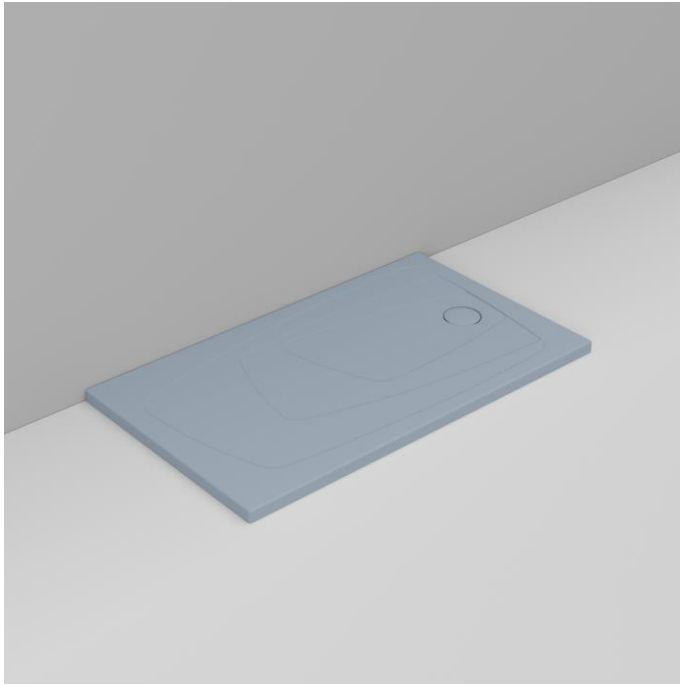

Cod. D123571

DOP-No 14527

Ultra thin H. 4 cm. Suitable for floor standing or floor recessed installation. Anti-slip pattern. Waste towards right.
To be completed with syphon-waste to be separately ordered.

Colour	Sky Blue
Width (mm)	1400
Depth (mm)	700
Height (mm)	43
Weight (Kg)	
Installation	floor recessed and floor standing installation
Installation note: instructions at following page	

available colours:

Position the waste according to the existing drain hole and according to the position in the bathroom. Supporting points should be made using low water mortar alongside the corners as well as the centre.

Covering should not weigh on the shower tray edge: in case of building setting-up it could cause breaks.

4

Verify the right horizontal positioning by means of a spirit level.

Complete installation by sealing with white, anti-mould silicon or elastic mortar.