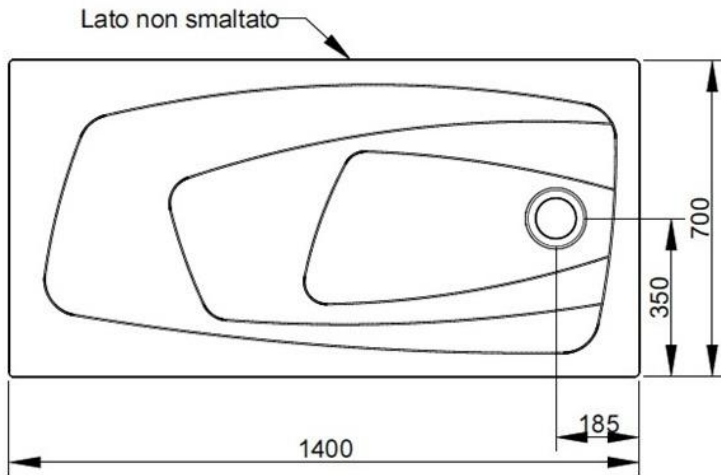

Cod. D123571

DOP-No 14527

Ultra thin H. 4 cm. Suitable for floor standing or floor recessed installation. Anti-slip pattern. Waste towards right.
To be completed with syphon-waste to be separately ordered.

Colour	Sky Blue
Width (mm)	1400
Depth (mm)	700
Height (mm)	43
Weight (Kg)	
Installation	floor recessed and floor standing installation
Installation note: instructions at following page	

available colours: