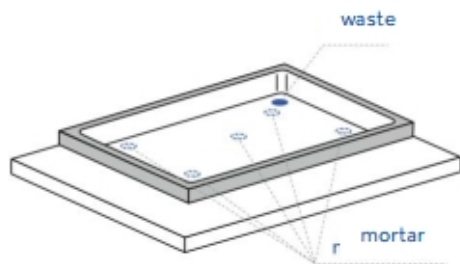

Colour	Sky Blue
Width (mm)	1400
Depth (mm)	700
Height (mm)	43
Weight (Kg)	
Installation	floor recessed and floor standing installation
Installation note: instructions at following page	

available colours:

NOT PROVIDED FIXINGS / ACCESSORIES / SPARE

(* Mandatory)

V100271

Syphon-waste 90 mm.
ceramic plated

V100871

Cover for waste V1002
ceramic plated

ASSEMBLY INSTRUCTIONS

1

Position the waste according to the existing drain hole and according to the position in the bathroom. Supporting points should be made using low water mortar alongside the corners as well as the centre.