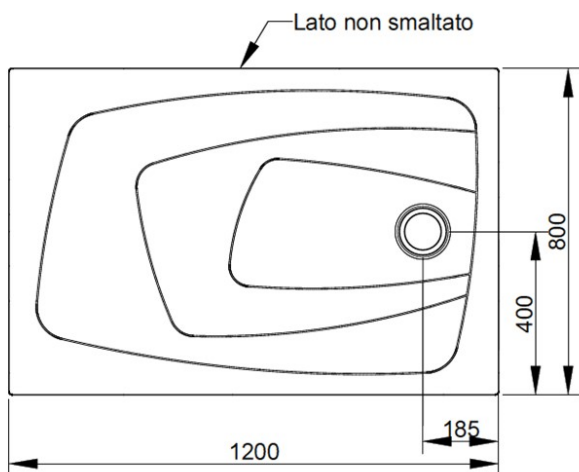

Cod. D123671

DOP-No 14527

Ultra thin H. 4 cm. Suitable for floor standing or floor recessed installation. Anti-slip pattern. Waste towards right. To be completed with syphon-waste to be separately ordered.

Colour	Sky Blue
Width (mm)	1200
Depth (mm)	800
Height (mm)	43
Weight (Kg)	41,4
Installation	floor recessed and floor standing installation
Installation note: instructions at following page	

available colours:

Position the waste according to the existing drain hole and according to the position in the bathroom. Supporting points should be made using low water mortar alongside the corners as well as the centre.

2

We advise you to use a nylon or paper sheet to avoid that mortar could glue to ceramic.

3

Position the shower tray paying attention to the thickness of the covering (or to the floor thickness in case of recessed installation) and leaving a gap of 3-4 mm.