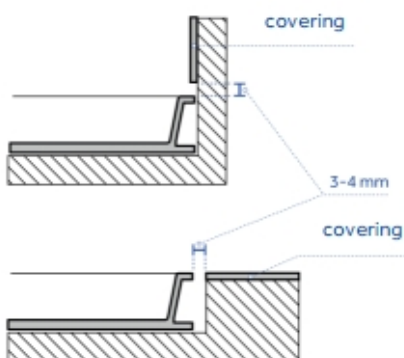

Colour	Sky Blue
Width (mm)	1200
Depth (mm)	900
Height (mm)	43
Weight (Kg)	46,5
Installation	floor recessed and floor standing installation
Installation note: instructions at following page	

available colours:

### ASSEMBLY INSTRUCTIONS

1

Position the waste according to the existing drain hole and according to the position in the bathroom. Supporting points should be made using low water mortar alongside the corners as well as the centre.

2

We advise you to use a nylon or paper sheet to avoid that mortar could glue to ceramic.

3

Position the shower tray paying attention to the thickness of the covering (or to the floor thickness in case of recessed installation) and leaving a gap of 3-4 mm.

Covering should not weigh on the shower tray edge: in case of building setting-up it could cause breaks.

4

Verify the right horizontal positioning by means of a spirit level.

Complete installation by sealing with white, anti-mould silicon or elastic mortar.