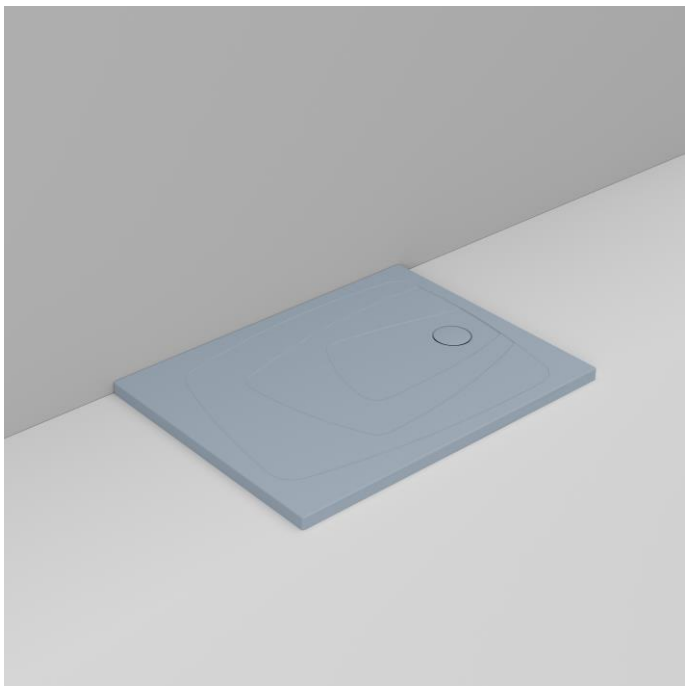

Cod. D123771

DOP-No 14527

Ultra thin H. 4 cm. Suitable for floor standing or floor recessed installation. Anti-slip pattern. Waste towards right.  
To be completed with syphon-waste to be separately ordered.

Colour	Sky Blue
Width (mm)	1200
Depth (mm)	900
Height (mm)	43
Weight (Kg)	46,5
Installation	floor recessed and floor standing installation
Installation note: instructions at following page	

available colours:

### ASSEMBLY INSTRUCTIONS

1

Position the waste according to the existing drain hole and according to the position in the bathroom. Supporting points should be made using low water mortar alongside the corners as well as the centre.

Covering should not weigh on the shower tray edge: in case of building setting-up it could cause breaks.

4

Verify the right horizontal positioning by means of a spirit level.

Complete installation by sealing with white, anti-mould silicon or elastic mortar.