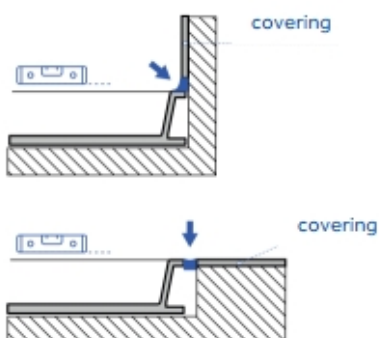

### ASSEMBLY INSTRUCTIONS

1

Position the waste according to the existing drain hole and according to the position in the bathroom. Supporting points should be made using low water mortar alongside the corners as well as the centre.

2

We advise you to use a nylon or paper sheet to avoid that mortar could glue to ceramic.

3

Position the shower tray paying attention to the thickness of the covering (or to the floor thickness in case of recessed installation) and leaving a gap of 3-4 mm.

Covering should not weigh on the shower tray edge: in case of building setting-up it could cause breaks.

4

Verify the right horizontal positioning by means of a spirit level.

Complete installation by sealing with white, anti-mould silicon or elastic mortar.