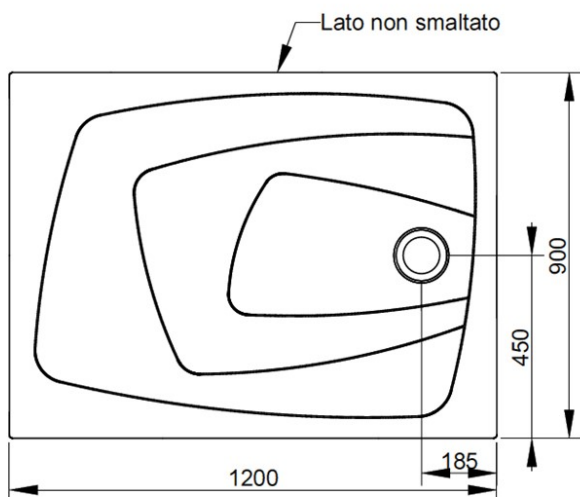

Cod. D123771

DOP-No 14527

Ultra thin H. 4 cm. Suitable for floor standing or floor recessed installation. Anti-slip pattern. Waste towards right.  
To be completed with syphon-waste to be separately ordered.

Colour	Sky Blue
Width (mm)	1200
Depth (mm)	900
Height (mm)	43
Weight (Kg)	46,5
Installation	floor recessed and floor standing installation
Installation note: instructions at following page	

available colours:

### ASSEMBLY INSTRUCTIONS

1

Position the waste according to the existing drain hole and according to the position in the bathroom. Supporting points should be made using low water mortar alongside the corners as well as the centre.

2

We advise you to use a nylon or paper sheet to avoid that mortar could glue to ceramic.

3

Position the shower tray paying attention to the thickness of the covering (or to the floor thickness in case of recessed installation) and leaving a gap of 3-4 mm.