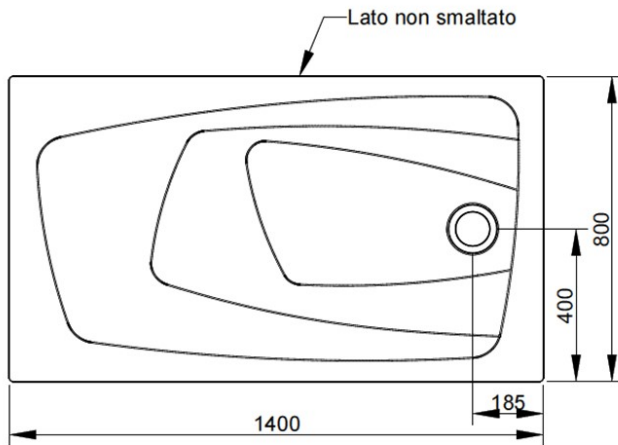

Cod. D123871

DOP-No 14527

Ultra thin H. 4 cm. Suitable for floor standing or floor recessed installation. Anti-slip pattern. Waste towards right. To be completed with syphon-waste to be separately ordered.

Colour	Sky Blue
Width (mm)	1400
Depth (mm)	800
Height (mm)	43
Weight (Kg)	48,3
Installation	floor recessed and floor standing installation
Installation note: instructions at following page	

available colours:

2

We advise you to use a nylon or paper sheet to avoid that mortar could glue to ceramic.

3

Position the shower tray paying attention to the thickness of the covering (or to the floor thickness in case of recessed installation) and leaving a gap of 3-4 mm.