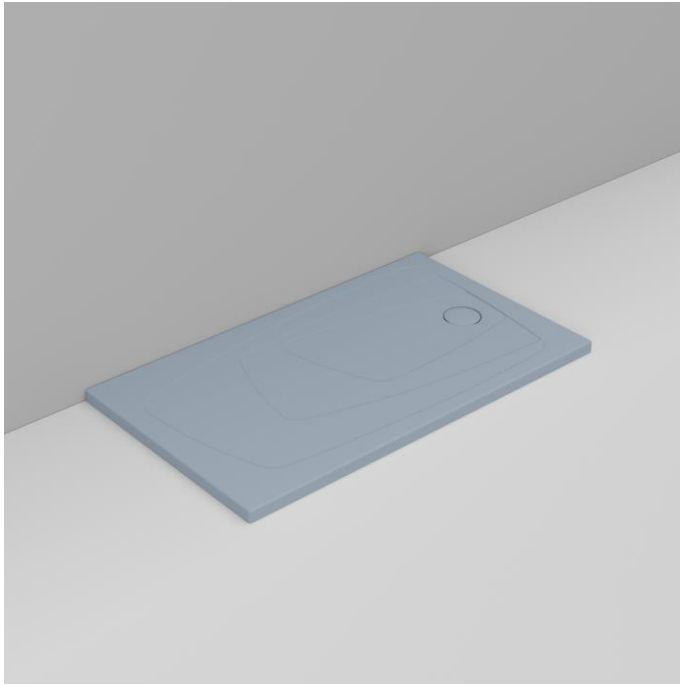

Cod. D123871

DOP-No 14527

Ultra thin H. 4 cm. Suitable for floor standing or floor recessed installation. Anti-slip pattern. Waste towards right. To be completed with syphon-waste to be separately ordered.

Colour	Sky Blue
Width (mm)	1400
Depth (mm)	800
Height (mm)	43
Weight (Kg)	48,3
Installation	floor recessed and floor standing installation
Installation note: instructions at following page	

available colours:

NOT PROVIDED FIXINGS / ACCESSORIES / SPARE

(* Mandatory)

V100271
Syphon-waste 90 mm.
ceramic plated

V100871
Cover for waste V1002
ceramic plated

ASSEMBLY INSTRUCTIONS

1

Position the waste according to the existing drain hole and according to the position in the bathroom. Supporting points should be made using low water mortar alongside the corners as well as the centre.

Covering should not weigh on the shower tray edge: in case of building setting-up it could cause breaks.

4

Verify the right horizontal positioning by means of a spirit level.

Complete installation by sealing with white, anti-mould silicon or elastic mortar.