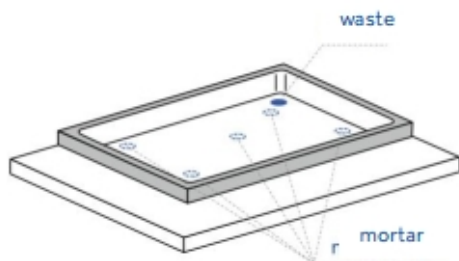

Colour	Sky Blue
Width (mm)	900
Depth (mm)	700
Height (mm)	43
Weight (Kg)	29
Installation	floor recessed and floor standing installation
Installation note: instructions at following page	

available colours:

NOT PROVIDED FIXINGS / ACCESSORIES / SPARE

(* Mandatory)

V100271

Syphon-waste 90 mm. ceramic plated

V100871

Cover for waste V1002 ceramic plated

ASSEMBLY INSTRUCTIONS

1

Position the waste according to the existing drain hole and according to the position in the bathroom. Supporting points should be made using low water mortar alongside the corners as well as the centre.