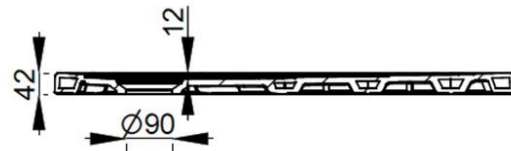

Cod. D124171

DOP-No 14527

Ultra thin H. 4 cm. Suitable for floor standing or floor recessed installation. Anti-slip pattern. Waste towards left.
To be completed with syphon-waste to be separately ordered.

Colour	Sky Blue
Width (mm)	900
Depth (mm)	700
Height (mm)	43
Weight (Kg)	29
Installation	floor recessed and floor standing installation
Installation note: instructions at following page	

available colours: