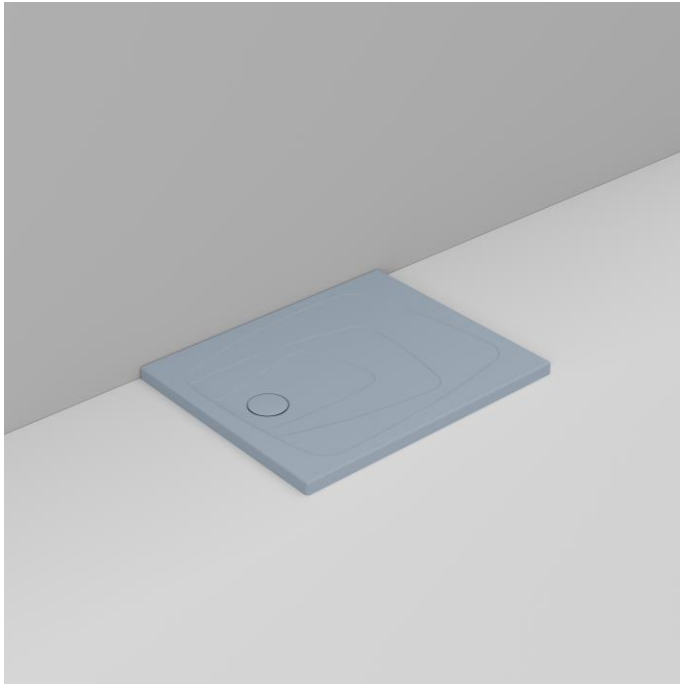

Cod. D124171

DOP-No 14527

Ultra thin H. 4 cm. Suitable for floor standing or floor recessed installation. Anti-slip pattern. Waste towards left.
To be completed with syphon-waste to be separately ordered.

Colour	Sky Blue
Width (mm)	900
Depth (mm)	700
Height (mm)	43
Weight (Kg)	29
Installation	floor recessed and floor standing installation
Installation note: instructions at following page	

available colours:

Position the waste according to the existing drain hole and according to the position in the bathroom. Supporting points should be made using low water mortar alongside the corners as well as the centre.

Covering should not weigh on the shower tray edge: in case of building setting-up it could cause breaks.

4

Verify the right horizontal positioning by means of a spirit level.

Complete installation by sealing with white, anti-mould silicon or elastic mortar.