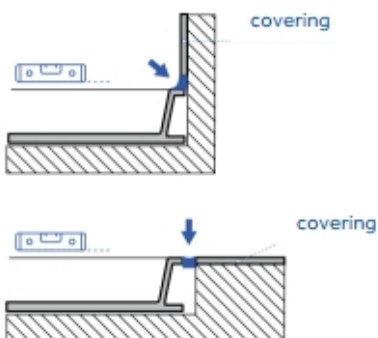

Position the waste according to the existing drain hole and according to the position in the bathroom. Supporting points should be made using low water mortar alongside the corners as well as the centre.

2

We advise you to use a nylon or paper sheet to avoid that mortar could glue to ceramic.

3

Position the shower tray paying attention to the thickness of the covering (or to the floor thickness in case of recessed installation) and leaving a gap of 3-4 mm.

Covering should not weigh on the shower tray edge: in case of building setting-up it could cause breaks.

4

Verify the right horizontal positioning by means of a spirit level.

Complete installation by sealing with white, anti-mould silicon or elastic mortar.