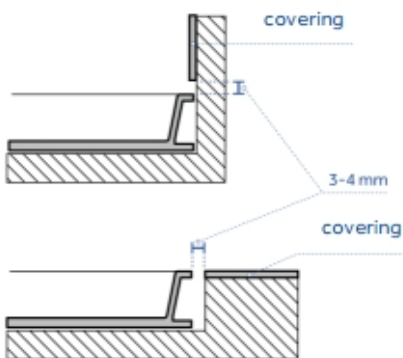

Colour	Sky Blue
Width (mm)	900
Depth (mm)	700
Height (mm)	43
Weight (Kg)	29
Installation	floor recessed and floor standing installation
Installation note: instructions at following page	

available colours:

NOT PROVIDED FIXINGS / ACCESSORIES / SPARE

(* Mandatory)

V100271

Syphon-waste 90 mm. ceramic plated

V100871

Cover for waste V1002 ceramic plated

ASSEMBLY INSTRUCTIONS

1

Position the waste according to the existing drain hole and according to the position in the bathroom. Supporting points should be made using low water mortar alongside the corners as well as the centre.

2

We advise you to use a nylon or paper sheet to avoid that mortar could glue to ceramic.

3

Position the shower tray paying attention to the thickness of the covering (or to the floor thickness in case of recessed installation) and leaving a gap of 3-4 mm.