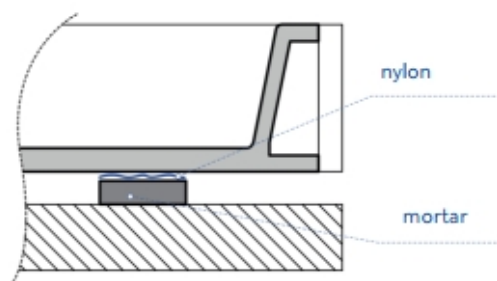

We advise you to use a nylon or paper sheet to avoid that mortar could glue to ceramic.

3