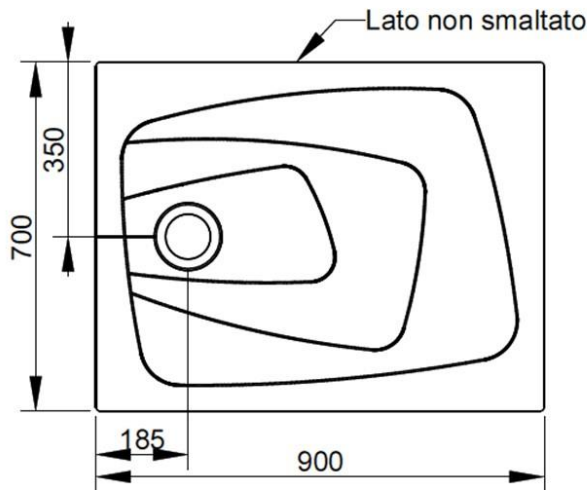

Cod. D124171

DOP-No 14527

Ultra thin H. 4 cm. Suitable for floor standing or floor recessed installation. Anti-slip pattern. Waste towards left.
To be completed with syphon-waste to be separately ordered.

Colour	Sky Blue
Width (mm)	900
Depth (mm)	700
Height (mm)	43
Weight (Kg)	29
Installation	floor recessed and floor standing installation
Installation note: instructions at following page	

available colours:

Position the waste according to the existing drain hole and according to the position in the bathroom. Supporting points should be made using low water mortar alongside the corners as well as the centre.

2

We advise you to use a nylon or paper sheet to avoid that mortar could glue to ceramic.

3

Position the shower tray paying attention to the thickness of the covering (or to the floor thickness in case of recessed installation) and leaving a gap of 3-4 mm.