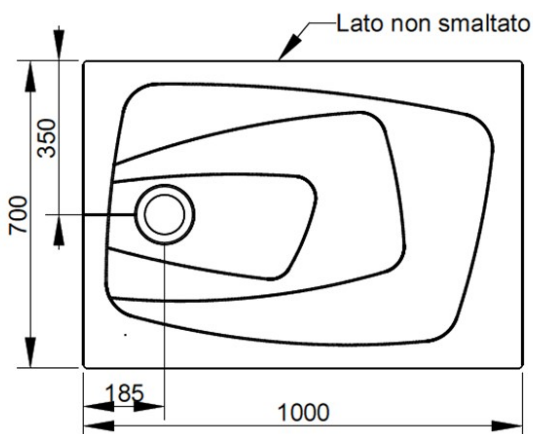

Cod. D124271

DOP-No 14527

Ultra thin H. 4 cm. Suitable for floor standing or floor recessed installation. Anti-slip pattern. Waste towards left.
To be completed with syphon-waste to be separately ordered.

Colour	Sky Blue
Width (mm)	1000
Depth (mm)	700
Height (mm)	43
Weight (Kg)	
Installation	floor recessed and floor standing installation
Installation note: instructions at following page	

available colours:

Position the waste according to the existing drain hole and according to the position in the bathroom. Supporting points should be made using low water mortar alongside the corners as well as the centre.

2

We advise you to use a nylon or paper sheet to avoid that mortar could glue to ceramic.

3

Position the shower tray paying attention to the thickness of the covering (or to the floor thickness in case of recessed installation) and leaving a gap of 3-4 mm.