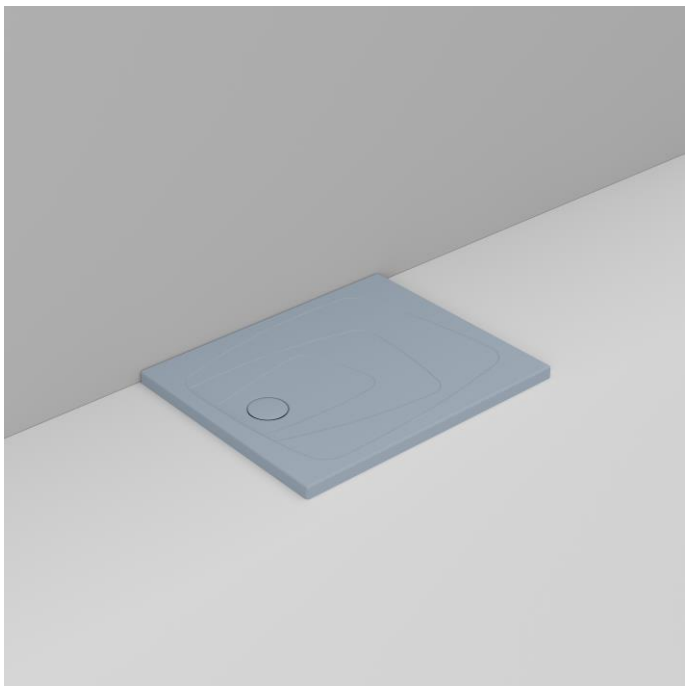

Cod. D124271

DOP-No 14527

Ultra thin H. 4 cm. Suitable for floor standing or floor recessed installation. Anti-slip pattern. Waste towards left.
To be completed with syphon-waste to be separately ordered.

Colour	Sky Blue
Width (mm)	1000
Depth (mm)	700
Height (mm)	43
Weight (Kg)	
Installation	floor recessed and floor standing installation
Installation note: instructions at following page	

available colours:

Position the waste according to the existing drain hole and according to the position in the bathroom. Supporting points should be made using low water mortar alongside the corners as well as the centre.

Covering should not weigh on the shower tray edge: in case of building setting-up it could cause breaks.

4

Verify the right horizontal positioning by means of a spirit level.

Complete installation by sealing with white, anti-mould silicon or elastic mortar.