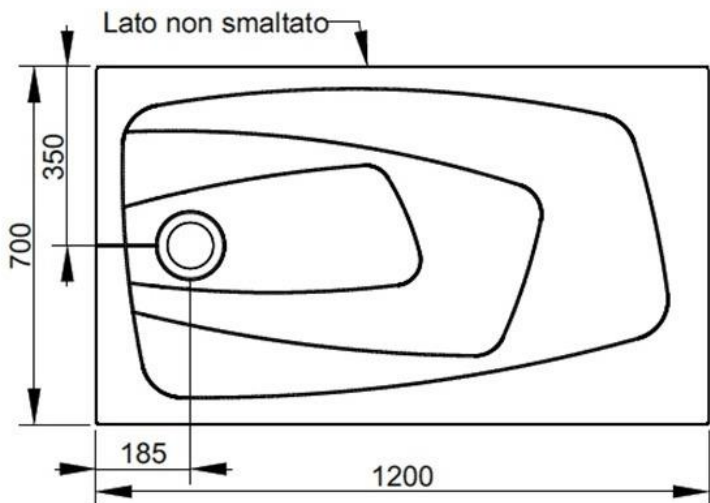

Cod. D124371

DOP-No 14527

Ultra thin H. 4 cm. Suitable for floor standing or floor recessed installation. Anti-slip pattern. Waste towards left.
To be completed with syphon-waste to be separately ordered.

Colour	Sky Blue
Width (mm)	1200
Depth (mm)	700
Height (mm)	43
Weight (Kg)	
Installation	floor recessed and floor standing installation
Installation note: instructions at following page	

available colours: