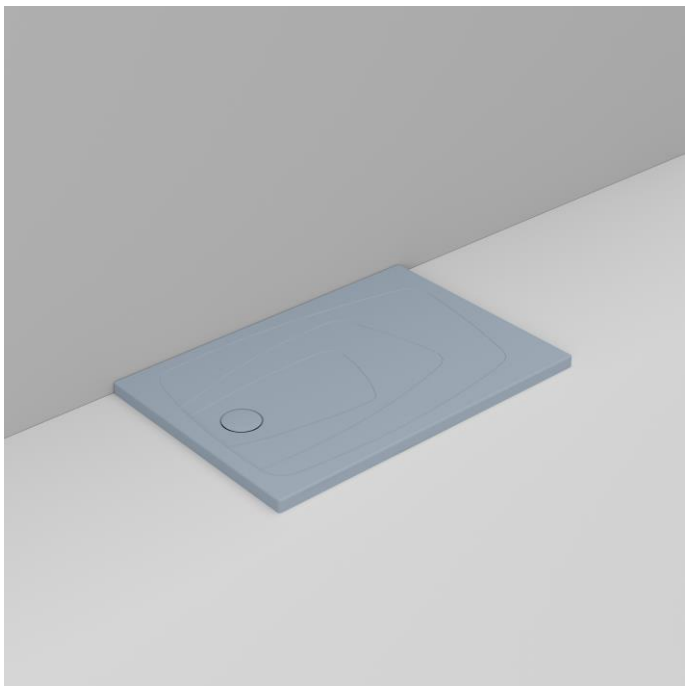

Cod. D124371

DOP-No 14527

Ultra thin H. 4 cm. Suitable for floor standing or floor recessed installation. Anti-slip pattern. Waste towards left.
To be completed with syphon-waste to be separately ordered.

Colour	Sky Blue
Width (mm)	1200
Depth (mm)	700
Height (mm)	43
Weight (Kg)	
Installation	floor recessed and floor standing installation
Installation note: instructions at following page	

available colours:

Position the waste according to the existing drain hole and according to the position in the bathroom. Supporting points should be made using low water mortar alongside the corners as well as the centre.

Covering should not weigh on the shower tray edge: in case of building setting-up it could cause breaks.

4

Verify the right horizontal positioning by means of a spirit level.

Complete installation by sealing with white, anti-mould silicon or elastic mortar.