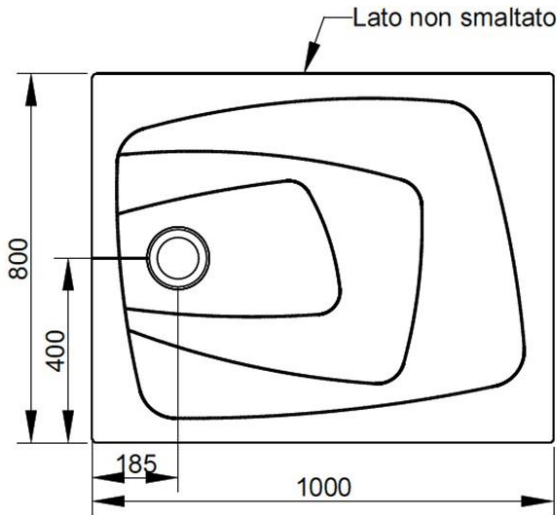

Cod. D124471

DOP-No 14527

Ultra thin H. 4 cm. Suitable for floor standing or floor recessed installation. Anti-slip pattern. Waste towards left.
To be completed with syphon-waste to be separately ordered.

Colour	Sky Blue
Width (mm)	1000
Depth (mm)	800
Height (mm)	43
Weight (Kg)	35,5
Installation	floor recessed and floor standing installation

Installation note: instructions at following page

available colours:

Position the waste according to the existing drain hole and according to the position in the bathroom. Supporting points should be made using low water mortar alongside the corners as well as the centre.

2

We advise you to use a nylon or paper sheet to avoid that mortar could glue to ceramic.

3

Position the shower tray paying attention to the thickness of the covering (or to the floor thickness in case of recessed installation) and leaving a gap of 3-4 mm.