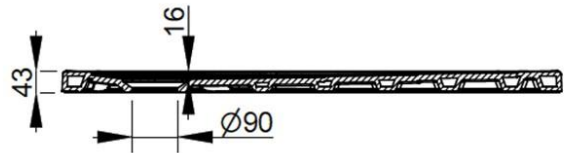

Cod. D124471

DOP-No 14527

Ultra thin H. 4 cm. Suitable for floor standing or floor recessed installation. Anti-slip pattern. Waste towards left.
To be completed with syphon-waste to be separately ordered.

Colour	Sky Blue
Width (mm)	1000
Depth (mm)	800
Height (mm)	43
Weight (Kg)	35,5
Installation	floor recessed and floor standing installation

Installation note: instructions at following page

available colours: