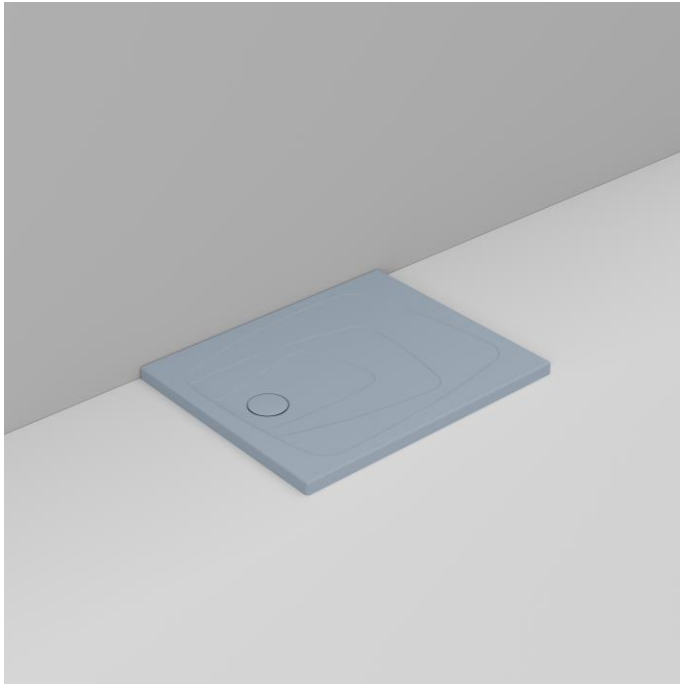

Cod. D124471

DOP-No 14527

Ultra thin H. 4 cm. Suitable for floor standing or floor recessed installation. Anti-slip pattern. Waste towards left.
To be completed with syphon-waste to be separately ordered.

Colour	Sky Blue
Width (mm)	1000
Depth (mm)	800
Height (mm)	43
Weight (Kg)	35,5
Installation	floor recessed and floor standing installation

Installation note: instructions at following page

available colours:

Position the waste according to the existing drain hole and according to the position in the bathroom. Supporting points should be made using low water mortar alongside the corners as well as the centre.

Covering should not weigh on the shower tray edge: in case of building setting-up it could cause breaks.

4

Verify the right horizontal positioning by means of a spirit level.

Complete installation by sealing with white, anti-mould silicon or elastic mortar.