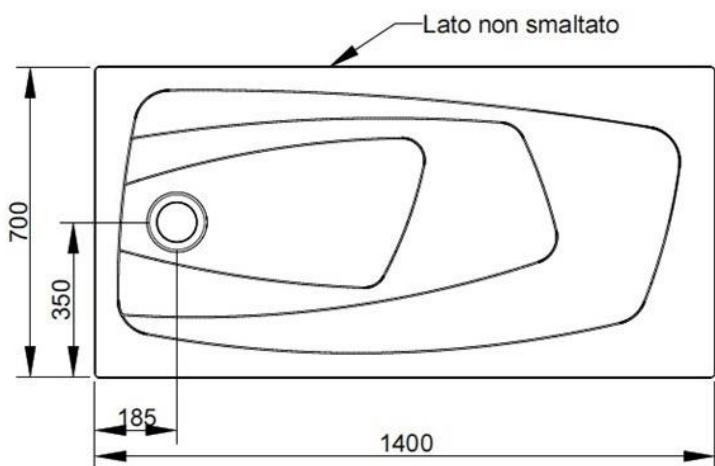

Cod. D124571

DOP-No 14527

Ultra thin H. 4 cm. Suitable for floor standing or floor recessed installation. Anti-slip pattern. Waste towards left.
To be completed with syphon-waste to be separately ordered.

Colour	Sky Blue
Width (mm)	1400
Depth (mm)	700
Height (mm)	43
Weight (Kg)	
Installation	floor recessed and floor standing installation
Installation note: instructions at following page	

available colours: