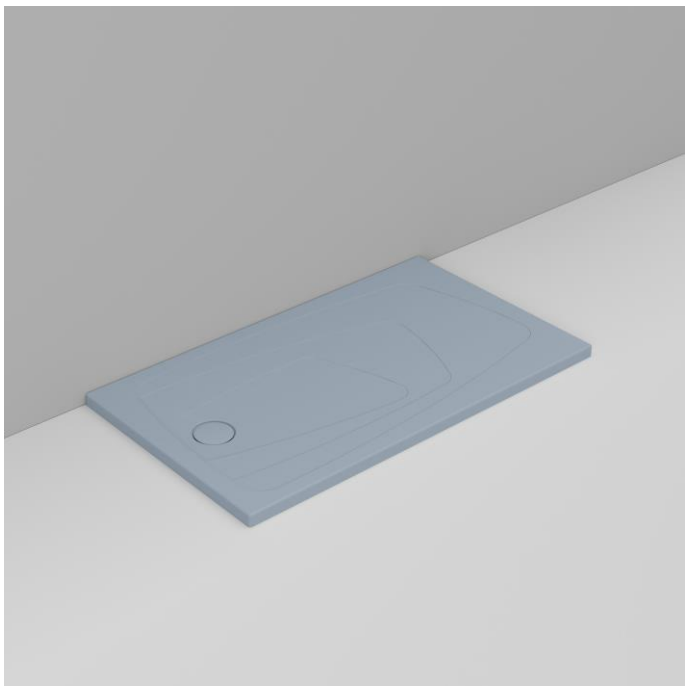

Cod. D124571

DOP-No 14527

Ultra thin H. 4 cm. Suitable for floor standing or floor recessed installation. Anti-slip pattern. Waste towards left.
To be completed with syphon-waste to be separately ordered.

Colour	Sky Blue
Width (mm)	1400
Depth (mm)	700
Height (mm)	43
Weight (Kg)	
Installation	floor recessed and floor standing installation
Installation note: instructions at following page	

available colours:

Position the waste according to the existing drain hole and according to the position in the bathroom. Supporting points should be made using low water mortar alongside the corners as well as the centre.

Covering should not weigh on the shower tray edge: in case of building setting-up it could cause breaks.

4

Verify the right horizontal positioning by means of a spirit level.

Complete installation by sealing with white, anti-mould silicon or elastic mortar.