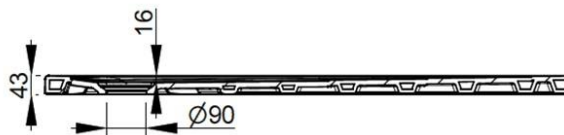

Cod. D124671

DOP-No 14527

Ultra thin H. 4 cm. Suitable for floor standing or floor recessed installation. Anti-slip pattern. Waste towards left.
To be completed with syphon-waste to be separately ordered.

Colour	Sky Blue
Width (mm)	1200
Depth (mm)	800
Height (mm)	43
Weight (Kg)	41,4
Installation	floor recessed and floor standing installation
Installation note: instructions at following page	

available colours: