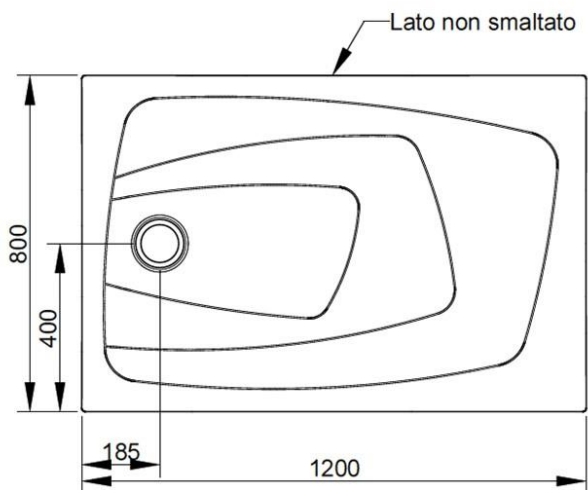

Cod. D124671

DOP-No 14527

Ultra thin H. 4 cm. Suitable for floor standing or floor recessed installation. Anti-slip pattern. Waste towards left.
To be completed with syphon-waste to be separately ordered.

Colour	Sky Blue
Width (mm)	1200
Depth (mm)	800
Height (mm)	43
Weight (Kg)	41,4
Installation	floor recessed and floor standing installation
Installation note: instructions at following page	

available colours:

Position the waste according to the existing drain hole and according to the position in the bathroom. Supporting points should be made using low water mortar alongside the corners as well as the centre.

2

We advise you to use a nylon or paper sheet to avoid that mortar could glue to ceramic.

3

Position the shower tray paying attention to the thickness of the covering (or to the floor thickness in case of recessed installation) and leaving a gap of 3-4 mm.