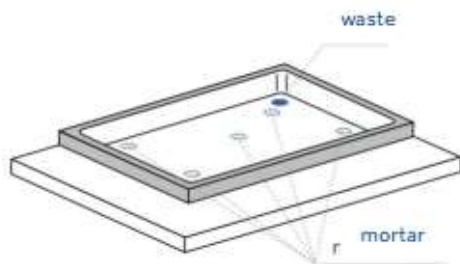

Colour	Sky Blue
Width (mm)	1200
Depth (mm)	900
Height (mm)	43
Weight (Kg)	46,5
Installation	floor recessed and floor standing installation

Installation note: instructions at following page

available colours:

NOT PROVIDED FIXINGS / ACCESSORIES / SPARE

(\* Mandatory)

**V100271**

Syphon-waste 90 mm.  
ceramic plated

**V100871**

Cover for waste V1002  
ceramic plated

### ASSEMBLY INSTRUCTIONS

1

Position the waste according to the existing drain hole and according to the position in the bathroom. Supporting points should be made using low water mortar alongside the corners as well as the centre.