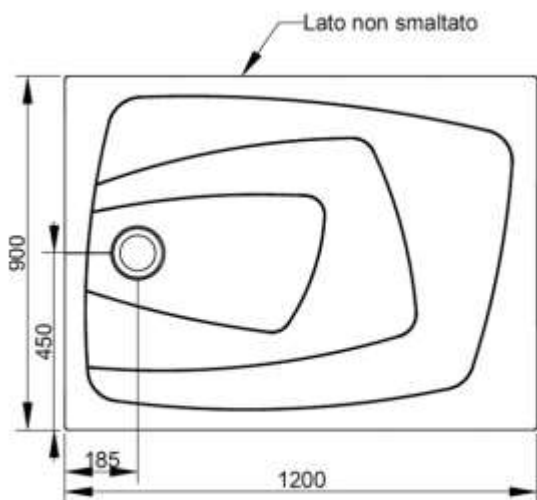

Cod. D124771

DOP-No 14527

Ultra thin H. 4 cm. Suitable for floor standing or floor recessed installation. Anti-slip pattern. Waste towards left.  
To be completed with syphon-waste to be separately ordered.

Colour	Sky Blue
Width (mm)	1200
Depth (mm)	900
Height (mm)	43
Weight (Kg)	46,5
Installation	floor recessed and floor standing installation

Installation note: instructions at following page

available colours:

### ASSEMBLY INSTRUCTIONS

1

Position the waste according to the existing drain hole and according to the position in the bathroom. Supporting points should be made using low water mortar alongside the corners as well as the centre.

2

We advise you to use a nylon or paper sheet to avoid that mortar could glue to ceramic.

3

Position the shower tray paying attention to the thickness of the covering (or to the floor thickness in case of recessed installation) and leaving a gap of 3-4 mm.