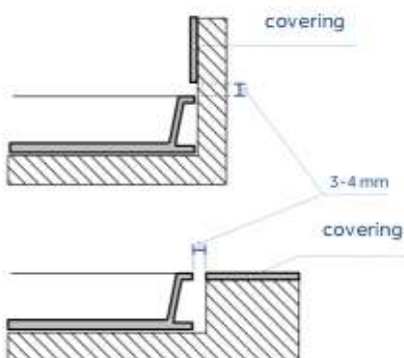

### ASSEMBLY INSTRUCTIONS

1

Position the waste according to the existing drain hole and according to the position in the bathroom. Supporting points should be made using low water mortar alongside the corners as well as the centre.

2

We advise you to use a nylon or paper sheet to avoid that mortar could glue to ceramic.

3

Position the shower tray paying attention to the thickness of the covering (or to the floor thickness in case of recessed installation) and leaving a gap of 3-4 mm.

Covering should not weigh on the shower tray edge: in case of building setting-up it could cause breaks.

4

Verify the right horizontal positioning by means of a spirit level.

Complete installation by sealing with white, anti-mould silicon or elastic mortar.