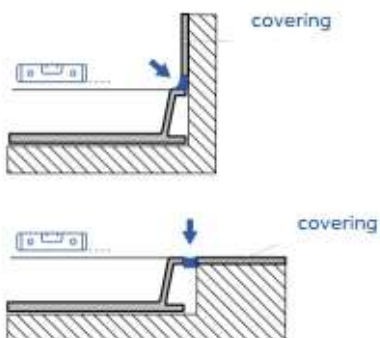

### ASSEMBLY INSTRUCTIONS

1

Position the waste according to the existing drain hole and according to the position in the bathroom. Supporting points should be made using low water mortar alongside the corners as well as the centre.

2

We advise you to use a nylon or paper sheet to avoid that mortar could glue to ceramic.

3

Position the shower tray paying attention to the thickness of the covering (or to the floor thickness in case of recessed installation) and leaving a gap of 3-4 mm.

Covering should not weigh on the shower tray edge: in case of building setting-up it could cause breaks.

4

Verify the right horizontal positioning by means of a spirit level.

Complete installation by sealing with white, anti-mould silicon or elastic mortar.