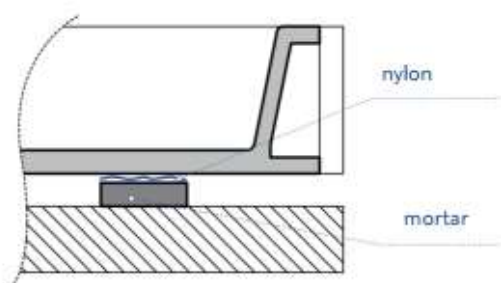

We advise you to use a nylon or paper sheet to avoid that mortar could glue to ceramic.

3