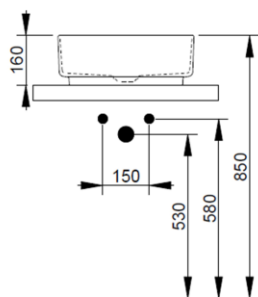

Cod. D310541

Matt White

DOP-No 997

Round vessel basin with thin walls without taphole and overflow, supplied with ceramic covered waste and fixation set

Width mm)	440
Depth (mm)	440
Height mm)	160
Weight Kg)	9,30
Overflow hole	No
Tap Holes	No-hole
Installation	vessel installation

available colours:

White

Matt White

Antique Pink

Warm Clay

Concrete Grey

Wild Sage

Sky Blue

Matt Black

PROVIDED FIXINGS / ACCESSORIES

F332099

Vessel basin furniture fixing

V302541

Pop-up waste for basin with D75 ceramic cover.

NOT PROVIDED FIXINGS / ACCESSORIES / SPARE

(* Mandatory)

V303299

Hidden syphon for recessed basin with furniture, chrome plated

V303081

Design syphon for basin

V3030CR

Design syphon for basin

V302741

Rod control for pop-up waste with D75 mm ceramic cover