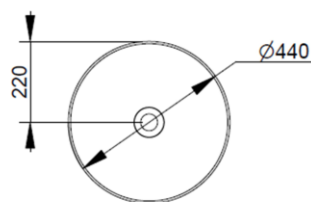

Cod. D310541

Matt White

DOP-No 997

Round vessel basin with thin walls without taphole and overflow, supplied with ceramic covered waste and fixation set

Width mm)	440
Depth (mm)	440
Height mm)	160
Weight Kg)	9,30
Overflow hole	No
Tap Holes	No-hole
Installation	vessel installation

available colours:

White

Matt White

Antique Pink

Warm Clay

Concrete Grey

Wild Sage

Sky Blue

Matt Black