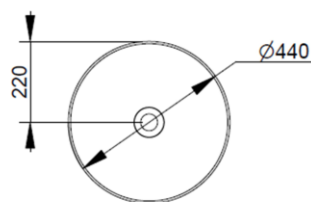

Cod. D310545

Concrete Grey

DOP-No 997

Round vessel basin with thin walls without taphole and overflow, supplied with ceramic covered waste and fixation set

Width mm)	440
Depth (mm)	440
Height mm)	160
Weight Kg)	9,30
Overflow hole	No
Tap Holes	No-hole
Installation	vessel installation

available colours:

White

Matt White

Antique Pink

Warm Clay

Concrete Grey

Wild Sage

Sky Blue

Matt Black