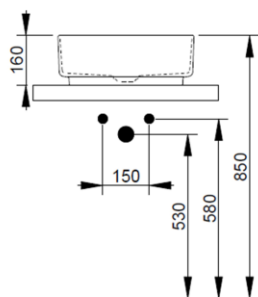

Cod. D310545

Concrete Grey

DOP-No 997

Round vessel basin with thin walls without taphole and overflow, supplied with ceramic covered waste and fixation set

Width mm)	440
Depth (mm)	440
Height mm)	160
Weight Kg)	9,30
Overflow hole	No
Tap Holes	No-hole
Installation	vessel installation

available colours:

White

Matt White

Antique Pink

Warm Clay

Concrete Grey

Wild Sage

Sky Blue

Matt Black