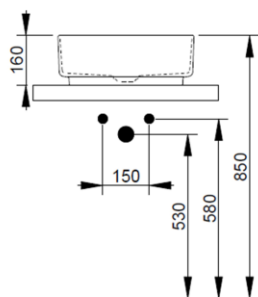

Cod. D310561

Warm Clay

DOP-No 997

Round vessel basin with thin walls without taphole and overflow, supplied with ceramic covered waste and fixation set

Width mm)	440
Depth (mm)	440
Height mm)	160
Weight Kg)	9,30
Overflow hole	No
Tap Holes	No-hole
Installation	vessel installation

available colours:

White

Matt White

Antique Pink

Warm Clay

Concrete Grey

Wild Sage

Sky Blue

Matt Black