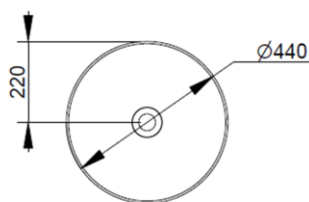

Cod. D310561

Warm Clay

DOP-No 997

Round vessel basin with thin walls without taphole and overflow, supplied with ceramic covered waste and fixation set

Width mm)	440
Depth (mm)	440
Height mm)	160
Weight Kg)	9,30
Overflow hole	No
Tap Holes	No-hole
Installation	vessel installation

available colours:

White

Matt White

Antique Pink

Warm Clay

Concrete Grey

Wild Sage

Sky Blue

Matt Black