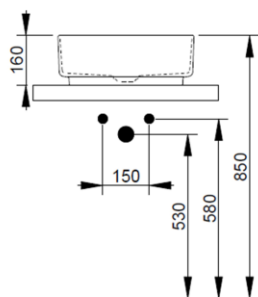

Cod. D310565

Antique Pink

DOP-No 997

Round vessel basin with thin walls without taphole and overflow, supplied with ceramic covered waste and fixation set

Width mm)	440
Depth (mm)	440
Height mm)	160
Weight Kg)	9,30
Overflow hole	No
Tap Holes	No-hole
Installation	vessel installation

available colours:

White

Matt White

Antique Pink

Warm Clay

Concrete Grey

Wild Sage

Sky Blue

Matt Black