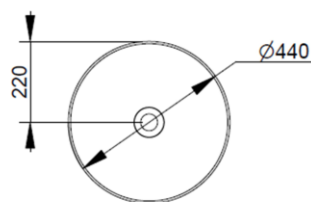

Cod. D310565

Antique Pink

DOP-No 997

Round vessel basin with thin walls without taphole and overflow, supplied with ceramic covered waste and fixation set

Width mm)	440
Depth (mm)	440
Height mm)	160
Weight Kg)	9,30
Overflow hole	No
Tap Holes	No-hole
Installation	vessel installation

available colours:

White

Matt White

Antique Pink

Warm Clay

Concrete Grey

Wild Sage

Sky Blue

Matt Black