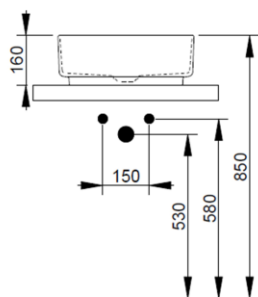

Cod. D310571

Sky Blue

DOP-No 997

Round vessel basin with thin walls without taphole and overflow, supplied with ceramic covered waste and fixation set

Width mm)	440
Depth (mm)	440
Height mm)	160
Weight Kg)	9,30
Overflow hole	No
Tap Holes	No-hole
Installation	vessel installation

available colours:

White

Matt White

Antique Pink

Warm Clay

Concrete Grey

Wild Sage

Sky Blue

Matt Black