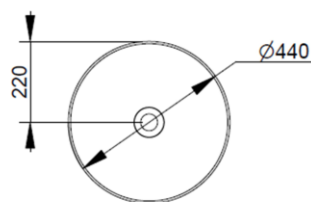

Cod. D310571

Sky Blue

DOP-No 997

Round vessel basin with thin walls without taphole and overflow, supplied with ceramic covered waste and fixation set

Width mm)	440
Depth (mm)	440
Height mm)	160
Weight Kg)	9,30
Overflow hole	No
Tap Holes	No-hole
Installation	vessel installation

available colours:

White

Matt White

Antique Pink

Warm Clay

Concrete Grey

Wild Sage

Sky Blue

Matt Black