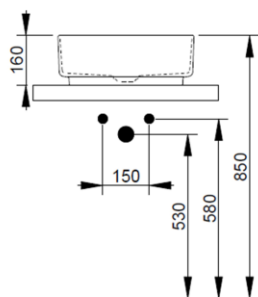

Cod. D310581

Matt Black

DOP-No 997

Round vessel basin with thin walls without taphole and overflow, supplied with ceramic covered waste and fixation set

Width mm)	440
Depth (mm)	440
Height mm)	160
Weight Kg)	9,30
Overflow hole	No
Tap Holes	No-hole
Installation	vessel installation

available colours:

White

Matt White

Antique Pink

Warm Clay

Concrete Grey

Wild Sage

Sky Blue

Matt Black

PROVIDED FIXINGS / ACCESSORIES

F332099

Vessel basin furniture fixing

V302581

Pop-up waste for basin with D75 ceramic cover.

NOT PROVIDED FIXINGS / ACCESSORIES / SPARE

(* Mandatory)

V303299

Hidden syphon for recessed basin with furniture, chrome plated

V303081

Design syphon for basin

V3030CR

Design syphon for basin

V302781

Rod control for pop-up waste with D75 mm ceramic cover