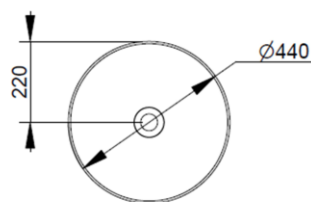

Cod. D310581

Matt Black

DOP-No 997

Round vessel basin with thin walls without taphole and overflow, supplied with ceramic covered waste and fixation set

Width mm)	440
Depth (mm)	440
Height mm)	160
Weight Kg)	9,30
Overflow hole	No
Tap Holes	No-hole
Installation	vessel installation

available colours:

White

Matt White

Antique Pink

Warm Clay

Concrete Grey

Wild Sage

Sky Blue

Matt Black