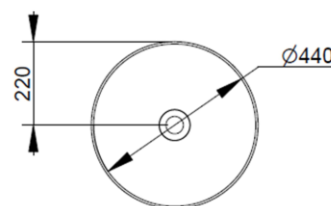

Cod. D310641

Matt White

DOP-No 997

Bowl vessel basin with thin walls without taphole and overflow, supplied with ceramic covered waste and fixation set

Width mm)	440
Depth (mm)	440
Height mm)	180
Weight Kg)	9,30
Overflow hole	No
Tap Holes	No-hole
Installation	vessel installation

available colours:

White

Matt White

Antique Pink

Warm Clay

Concrete Grey

Wild Sage

Sky Blue

Matt Black