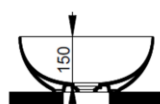

Cod. D310641

Matt White

DOP-No 997

Bowl vessel basin with thin walls without taphole and overflow, supplied with ceramic covered waste and fixation set

Width mm)	440
Depth (mm)	440
Height mm)	180
Weight Kg)	9,30
Overflow hole	No
Tap Holes	No-hole
Installation	vessel installation

available colours:

White

Matt White

Antique Pink

Warm Clay

Concrete Grey

Wild Sage

Sky Blue

Matt Black

PROVIDED FIXINGS / ACCESSORIES

F332099

Vessel basin furniture fixing

V302541

Pop-up waste for basin with D75 ceramic cover.

NOT PROVIDED FIXINGS / ACCESSORIES / SPARE

(* Mandatory)

V303299

Hidden syphon for recessed basin with furniture, chrome plated

V303081

Design syphon for basin

V3030CR

Design syphon for basin

V302741

Rod control for pop-up waste with D75 mm ceramic cover