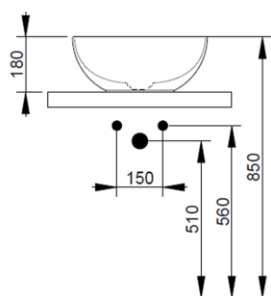

Cod. D310641

Matt White

DOP-No 997

Bowl vessel basin with thin walls without taphole and overflow, supplied with ceramic covered waste and fixation set

Width mm)	440
Depth (mm)	440
Height mm)	180
Weight Kg)	9,30
Overflow hole	No
Tap Holes	No-hole
Installation	vessel installation

available colours:

White

Matt White

Antique Pink

Warm Clay

Concrete Grey

Wild Sage

Sky Blue

Matt Black

PROVIDED FIXINGS / ACCESSORIES

F332099

Vessel basin furniture fixing

V302541

Pop-up waste for basin with D75 ceramic cover.

NOT PROVIDED FIXINGS / ACCESSORIES / SPARE

(* Mandatory)

V303299

Hidden syphon for recessed basin with furniture, chrome plated

V303081

Design syphon for basin

V3030CR

Design syphon for basin

V302741

Rod control for pop-up waste with D75 mm ceramic cover