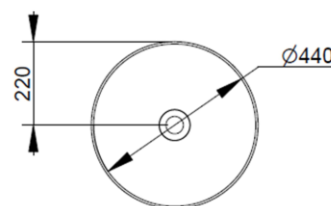

Cod. D310645

Concrete Grey

DOP-No 997

Bowl vessel basin with thin walls without taphole and overflow, supplied with ceramic covered waste and fixation set

Width mm)	440
Depth (mm)	440
Height mm)	180
Weight Kg)	9,30
Overflow hole	No
Tap Holes	No-hole
Installation	vessel installation

available colours:

White

Matt White

Antique Pink

Warm Clay

Concrete Grey

Wild Sage

Sky Blue

Matt Black