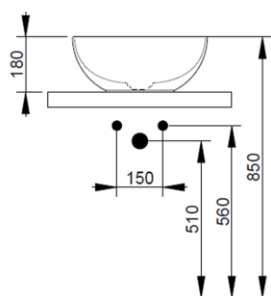

Cod. D310645

Concrete Grey

DOP-No 997

Bowl vessel basin with thin walls without taphole and overflow, supplied with ceramic covered waste and fixation set

Width mm)	440
Depth (mm)	440
Height mm)	180
Weight Kg)	9,30
Overflow hole	No
Tap Holes	No-hole
Installation	vessel installation

available colours:

White

Matt White

Antique Pink

Warm Clay

Concrete Grey

Wild Sage

Sky Blue

Matt Black

PROVIDED FIXINGS / ACCESSORIES

F332099

Vessel basin furniture fixing

V302545

Pop-up waste for basin with D75 ceramic cover.

NOT PROVIDED FIXINGS / ACCESSORIES / SPARE

(* Mandatory)

V303299

Hidden syphon for recessed basin with furniture, chrome plated

V303081

Design syphon for basin

V3030CR

Design syphon for basin

V302745

Rod control for pop-up waste with D75 mm ceramic cover