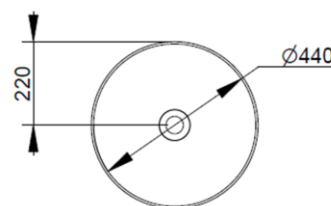

Cod. D310661

Warm Clay

DOP-No 997

Bowl vessel basin with thin walls without taphole and overflow, supplied with ceramic covered waste and fixation set

Width mm)	440
Depth (mm)	440
Height mm)	180
Weight Kg)	9,30
Overflow hole	No
Tap Holes	No-hole
Installation	vessel installation

available colours:

White

Matt White

Antique Pink

Warm Clay

Concrete Grey

Wild Sage

Sky Blue

Matt Black