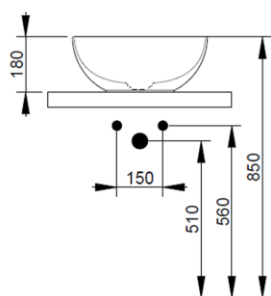

Cod. D310661

Warm Clay

DOP-No 997

Bowl vessel basin with thin walls without taphole and overflow, supplied with ceramic covered waste and fixation set

Width mm)	440
Depth (mm)	440
Height mm)	180
Weight Kg)	9,30
Overflow hole	No
Tap Holes	No-hole
Installation	vessel installation

available colours:

White

Matt White

Antique Pink

Warm Clay

Concrete Grey

Wild Sage

Sky Blue

Matt Black

PROVIDED FIXINGS / ACCESSORIES

F332099

Vessel basin furniture fixing

V302561

Pop-up waste for basin with D75 ceramic cover.

NOT PROVIDED FIXINGS / ACCESSORIES / SPARE

(* Mandatory)

V303299

Hidden syphon for recessed basin with furniture, chrome plated

V303081

Design syphon for basin

V3030CR

Design syphon for basin

V302761

Rod control for pop-up waste with D75 mm ceramic cover