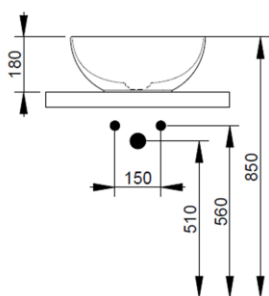

Cod. D310665

Antique Pink

DOP-No 997

Bowl vessel basin with thin walls without taphole and overflow, supplied with ceramic covered waste and fixation set

Width mm)	440
Depth (mm)	440
Height mm)	180
Weight Kg)	9,30
Overflow hole	No
Tap Holes	No-hole
Installation	vessel installation

available colours:

White

Matt White

Antique Pink

Warm Clay

Concrete Grey

Wild Sage

Sky Blue

Matt Black

PROVIDED FIXINGS / ACCESSORIES

F332099

Vessel basin furniture fixing

V302565

Pop-up waste for basin with D75 ceramic cover.

NOT PROVIDED FIXINGS / ACCESSORIES / SPARE

(* Mandatory)

V303299

Hidden syphon for recessed basin with furniture, chrome plated

V303081

Design syphon for basin

V3030CR

Design syphon for basin

V302765

Rod control for pop-up waste with D75 mm ceramic cover