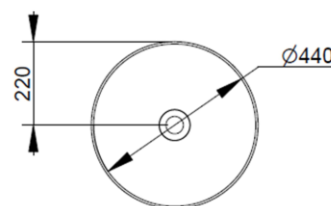

Cod. D310665

Antique Pink

DOP-No 997

Bowl vessel basin with thin walls without taphole and overflow, supplied with ceramic covered waste and fixation set

Width mm)	440
Depth (mm)	440
Height mm)	180
Weight Kg)	9,30
Overflow hole	No
Tap Holes	No-hole
Installation	vessel installation

available colours:

White

Matt White

Antique Pink

Warm Clay

Concrete Grey

Wild Sage

Sky Blue

Matt Black