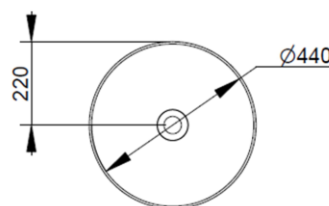

Cod. D310671

Sky Blue

DOP-No 997

Bowl vessel basin with thin walls without taphole and overflow, supplied with ceramic covered waste and fixation set

Width mm)	440
Depth (mm)	440
Height mm)	180
Weight Kg)	9,30
Overflow hole	No
Tap Holes	No-hole
Installation	vessel installation

available colours:

White

Matt White

Antique Pink

Warm Clay

Concrete Grey

Wild Sage

Sky Blue

Matt Black