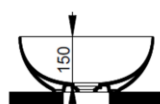

Cod. D310671

Sky Blue

DOP-No 997

Bowl vessel basin with thin walls without taphole and overflow, supplied with ceramic covered waste and fixation set

Width mm)	440
Depth (mm)	440
Height mm)	180
Weight Kg)	9,30
Overflow hole	No
Tap Holes	No-hole
Installation	vessel installation

available colours:

White

Matt White

Antique Pink

Warm Clay

Concrete Grey

Wild Sage

Sky Blue

Matt Black

PROVIDED FIXINGS / ACCESSORIES

F332099

Vessel basin furniture fixing

V302571

Pop-up waste for basin with D75 ceramic cover.

NOT PROVIDED FIXINGS / ACCESSORIES / SPARE

(* Mandatory)

V303299

Hidden syphon for recessed basin with furniture, chrome plated

V303081

Design syphon for basin

V3030CR

Design syphon for basin

V302771

Rod control for pop-up waste with D75 mm ceramic cover