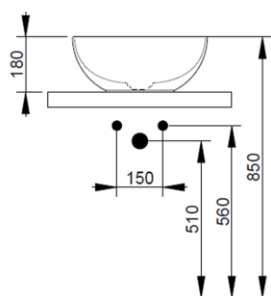

Cod. D310671

Sky Blue

DOP-No 997

Bowl vessel basin with thin walls without taphole and overflow, supplied with ceramic covered waste and fixation set

Width mm)	440
Depth (mm)	440
Height mm)	180
Weight Kg)	9,30
Overflow hole	No
Tap Holes	No-hole
Installation	vessel installation

available colours:

White

Matt White

Antique Pink

Warm Clay

Concrete Grey

Wild Sage

Sky Blue

Matt Black

PROVIDED FIXINGS / ACCESSORIES

F332099

Vessel basin furniture fixing

V302571

Pop-up waste for basin with D75 ceramic cover.

NOT PROVIDED FIXINGS / ACCESSORIES / SPARE

(* Mandatory)

V303299

Hidden syphon for recessed basin with furniture, chrome plated

V303081

Design syphon for basin

V3030CR

Design syphon for basin

V302771

Rod control for pop-up waste with D75 mm ceramic cover