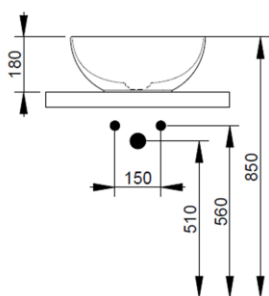

Cod. D310681

Matt Black

DOP-No 997

Bowl vessel basin with thin walls without taphole and overflow, supplied with ceramic covered waste and fixation set

Width mm)	440
Depth (mm)	440
Height mm)	180
Weight Kg)	9,30
Overflow hole	No
Tap Holes	No-hole
Installation	vessel installation

available colours:

White

Matt White

Antique Pink

Warm Clay

Concrete Grey

Wild Sage

Sky Blue

Matt Black

PROVIDED FIXINGS / ACCESSORIES

F332099

Vessel basin furniture fixing

V302581

Pop-up waste for basin with D75 ceramic cover.

NOT PROVIDED FIXINGS / ACCESSORIES / SPARE

(* Mandatory)

V303299

Hidden syphon for recessed basin with furniture, chrome plated

V303081

Design syphon for basin

V3030CR

Design syphon for basin

V302781

Rod control for pop-up waste with D75 mm ceramic cover