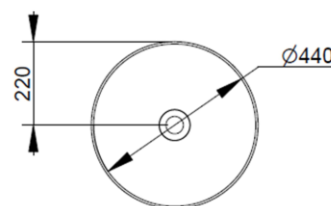

Cod. D310681

Matt Black

DOP-No 997

Bowl vessel basin with thin walls without taphole and overflow, supplied with ceramic covered waste and fixation set

Width mm)	440
Depth (mm)	440
Height mm)	180
Weight Kg)	9,30
Overflow hole	No
Tap Holes	No-hole
Installation	vessel installation

available colours:

White

Matt White

Antique Pink

Warm Clay

Concrete Grey

Wild Sage

Sky Blue

Matt Black