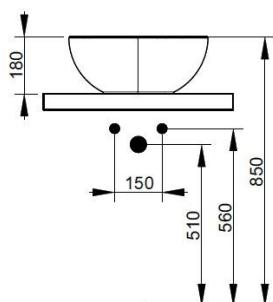

Cod. D310741

Matt White

DOP-No 14688

Bowl vessel basin, thin walls, and internal shape with waves; without overflow and taphole; supplied with ceramic covered waste and fixation set.

Width mm)	440
Depth (mm)	440
Height mm)	180
Weight Kg)	9,50
Overflow hole	No
Tap Holes	
Installation	

available colours:

Matt White

Matt Black

PROVIDED FIXINGS / ACCESSORIES

F332099

Vessel basin furniture fixing

V302541

Pop-up waste for basin with D75 ceramic cover.

NOT PROVIDED FIXINGS / ACCESSORIES / SPARE PARTS

(* Mandatory)

V303299

Hidden syphon for recessed basin with furniture, chrome plated

V303081

Design syphon for basin

V3030CR

Design syphon for basin

V302741

Rod control for pop-up waste with D75 mm ceramic cover