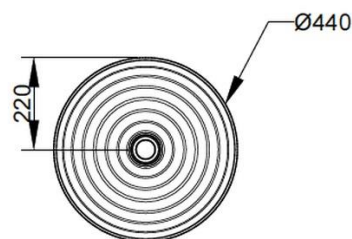

Cod. D310741

Matt White

DOP-No 14688

Bowl vessel basin, thin walls, and internal shape with waves; without overflow and taphole; supplied with ceramic covered waste and fixation set.

Width mm)	440
Depth (mm)	440
Height mm)	180
Weight Kg)	9,50
Overflow hole	No
Tap Holes	
Installation	

available colours:

Matt White

Matt Black

PROVIDED FIXINGS / ACCESSORIES

F332099

Vessel basin furniture fixing

V302541

Pop-up waste for basin with D75 ceramic cover.

NOT PROVIDED FIXINGS / ACCESSORIES / SPARE PARTS

(* Mandatory)

V303299

Hidden syphon for recessed basin with furniture, chrome plated

V303081

Design syphon for basin

V3030CR

Design syphon for basin

V302741

Rod control for pop-up waste with D75 mm ceramic cover