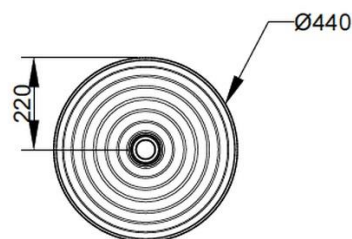

Cod. D310781

Matt Black

DOP-No 14688

Bowl vessel basin, thin walls, and internal shape with waves; without overflow and taphole; supplied with ceramic covered waste and fixation set.

Width mm)	440
Depth (mm)	440
Height mm)	180
Weight Kg)	9,50
Overflow hole	No
Tap Holes	
Installation	

available colours:

Matt White

Matt Black

PROVIDED FIXINGS / ACCESSORIES

F332099

Vessel basin furniture fixing

V302581

Pop-up waste for basin with D75 ceramic cover.

NOT PROVIDED FIXINGS / ACCESSORIES / SPARE PARTS

(* Mandatory)

V303299

Hidden syphon for recessed basin with furniture, chrome plated

V303081

Design syphon for basin

V3030CR

Design syphon for basin

V302781

Rod control for pop-up waste with D75 mm ceramic cover