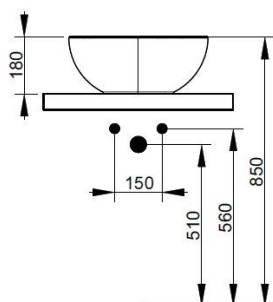

Cod. D310781

Matt Black

DOP-No 14688

Bowl vessel basin, thin walls, and internal shape with waves; without overflow and taphole; supplied with ceramic covered waste and fixation set.

Width mm)	440
Depth (mm)	440
Height mm)	180
Weight Kg)	9,50
Overflow hole	No
Tap Holes	
Installation	

available colours:

Matt White

Matt Black

PROVIDED FIXINGS / ACCESSORIES

F332099

Vessel basin furniture fixing

V302581

Pop-up waste for basin with D75 ceramic cover.

NOT PROVIDED FIXINGS / ACCESSORIES / SPARE PARTS

(* Mandatory)

V303299

Hidden syphon for recessed basin with furniture, chrome plated

V303081

Design syphon for basin

V3030CR

Design syphon for basin

V302781

Rod control for pop-up waste with D75 mm ceramic cover