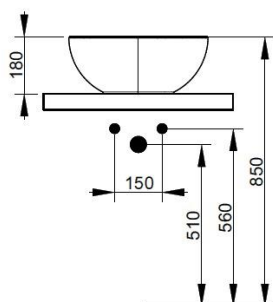

Cod. D3107NA

DOP-No 14688

Bowl vessel basin, thin walls, and internal shape with waves; without overflow and taphole; supplied with ceramic covered waste and fixation set.

Width (mm)	440
Depth (mm)	440
Height (mm)	180
Weight (Kg)	9,50
Overflow hole	No
Tap Holes	
Installation	

available colours:

Matt White

Matt Black

PROVIDED FIXINGS / ACCESSORIES

F332099

Vessel basin furniture fixing

V3025AR

Pop-up waste for basin with D75 ceramic cover.

NOT PROVIDED FIXINGS / ACCESSORIES / SPARE PARTS

(* Mandatory)

V303299

Hidden syphon for recessed basin with furniture, chrome plated

V303081

Design syphon for basin

V3030CR

Design syphon for basin

V3027AR

Rod control for pop-up waste with D75 mm ceramic cover