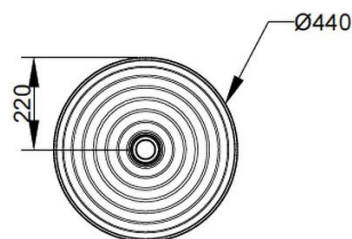

Cod. D3107NA

DOP-No 14688

Bowl vessel basin, thin walls, and internal shape with waves; without overflow and taphole; supplied with ceramic covered waste and fixation set.

Width (mm)	440
Depth (mm)	440
Height (mm)	180
Weight (Kg)	9,50
Overflow hole	No
Tap Holes	
Installation	

available colours:

Matt White

Matt Black

PROVIDED FIXINGS / ACCESSORIES

F332099

Vessel basin furniture fixing

V3025AR

Pop-up waste for basin with D75 ceramic cover.

NOT PROVIDED FIXINGS / ACCESSORIES / SPARE PARTS

(* Mandatory)

V303299

Hidden syphon for recessed basin with furniture, chrome plated

V303081

Design syphon for basin

V3030CR

Design syphon for basin

V3027AR

Rod control for pop-up waste with D75 mm ceramic cover