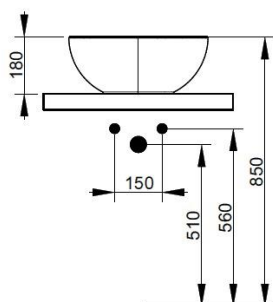

Cod. D3107NO

DOP-No 14688

Bowl vessel basin, thin walls, and internal shape with waves; without overflow and taphole; supplied with ceramic covered waste and fixation set.

Width (mm)	440
Depth (mm)	440
Height (mm)	180
Weight (Kg)	9,50
Overflow hole	No
Tap Holes	
Installation	

available colours:

Matt White

Matt Black

PROVIDED FIXINGS / ACCESSORIES

F332099

Vessel basin furniture fixing

V3025OR

Pop-up waste for basin with D75 ceramic cover.

NOT PROVIDED FIXINGS / ACCESSORIES / SPARE PARTS

(* Mandatory)

V303299

Hidden syphon for recessed basin with furniture, chrome plated

V303081

Design syphon for basin

V3030CR

Design syphon for basin

V3027OR

Rod control for pop-up waste with D75 mm ceramic cover