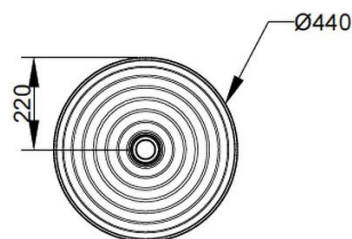

Cod. D3107NO

DOP-No 14688

Bowl vessel basin, thin walls, and internal shape with waves; without overflow and taphole; supplied with ceramic covered waste and fixation set.

Width (mm)	440
Depth (mm)	440
Height (mm)	180
Weight (Kg)	9,50
Overflow hole	No
Tap Holes	
Installation	

available colours:

Matt White

Matt Black

PROVIDED FIXINGS / ACCESSORIES

F332099

Vessel basin furniture fixing

V3025OR

Pop-up waste for basin with D75 ceramic cover.

NOT PROVIDED FIXINGS / ACCESSORIES / SPARE PARTS

(* Mandatory)

V303299

Hidden syphon for recessed basin with furniture, chrome plated

V303081

Design syphon for basin

V3030CR

Design syphon for basin

V3027OR

Rod control for pop-up waste with D75 mm ceramic cover