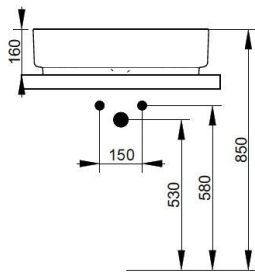

Cod. D310941

Matt White

DOP-No 14688

Oval vessel basin, with Oltre pattern and thin walls; without overflow and taphole; supplied with ceramic covered waste and fixation set.

Width (mm)	620
Depth (mm)	380
Height (mm)	160
Weight (Kg)	13,50
Overflow hole	No
Tap Holes	
Installation	

available colours:

White

Matt White

Antique Pink

Concrete Grey

Sky Blue

Matt Black