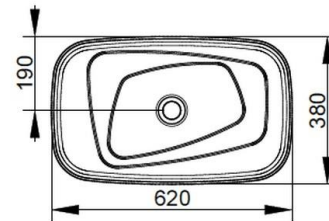

Cod. D310941

Matt White

DOP-No 14688

Oval vessel basin, with Oltre pattern and thin walls; without overflow and taphole; supplied with ceramic covered waste and fixation set.

Width (mm)	620
Depth (mm)	380
Height (mm)	160
Weight (Kg)	13,50
Overflow hole	No
Tap Holes	
Installation	

available colours:

White

Matt White

Antique Pink

Concrete Grey

Sky Blue

Matt Black

PROVIDED FIXINGS / ACCESSORIES

F332099

Vessel basin furniture fixing

V302541

Pop-up waste for basin with D75 ceramic cover.

NOT PROVIDED FIXINGS / ACCESSORIES / SPARE PARTS

(* Mandatory)

V303299

Hidden syphon for recessed basin with furniture, chrome plated

V303081

Design syphon for basin

V3030CR

Design syphon for basin

V302741

Rod control for pop-up waste with D75 mm ceramic cover