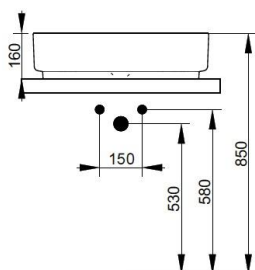

Cod. D310945

Concrete Grey

DOP-No 14688

Oval vessel basin, with Oltre pattern and thin walls; without overflow and taphole; supplied with ceramic covered waste and fixation set.

Width (mm)	620
Depth (mm)	380
Height (mm)	160
Weight (Kg)	13,50
Overflow hole	No
Tap Holes	
Installation	

available colours:

White

Matt White

Antique Pink

Concrete Grey

Sky Blue

Matt Black