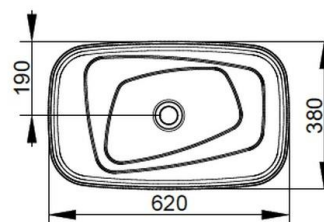

Cod. D310945

Concrete Grey

DOP-No 14688

Oval vessel basin, with Oltre pattern and thin walls; without overflow and taphole; supplied with ceramic covered waste and fixation set.

Width (mm)	620
Depth (mm)	380
Height (mm)	160
Weight (Kg)	13,50
Overflow hole	No
Tap Holes	
Installation	

available colours:

White

Matt White

Antique Pink

Concrete Grey

Sky Blue

Matt Black