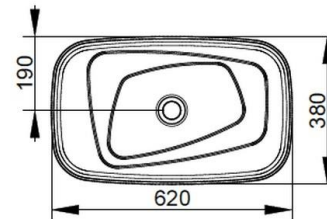

Cod. D310901

White

DOP-No 14688

Oval vessel basin, with Oltre pattern and thin walls; without overflow and taphole; supplied with ceramic covered waste and fixation set.

Width (mm)	620
Depth (mm)	380
Height (mm)	160
Weight (Kg)	13,50
Overflow hole	No
Tap Holes	
Installation	

available colours:

White

Matt White

Antique Pink

Concrete Grey

Sky Blue

Matt Black