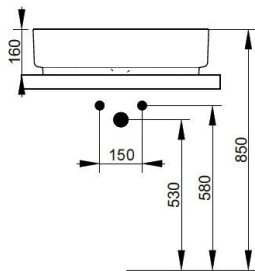

Cod. D310901

White

DOP-No 14688

Oval vessel basin, with Oltre pattern and thin walls; without overflow and taphole; supplied with ceramic covered waste and fixation set.

Width (mm)	620
Depth (mm)	380
Height (mm)	160
Weight (Kg)	13,50
Overflow hole	No
Tap Holes	
Installation	

available colours:

White

Matt White

Antique Pink

Concrete Grey

Sky Blue

Matt Black