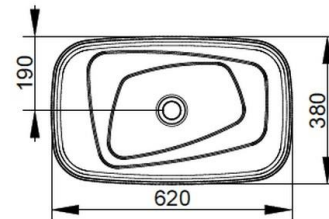

Cod. D310965

Antique Pink

DOP-No 14688

Oval vessel basin, with Oltre pattern and thin walls; without overflow and taphole; supplied with ceramic covered waste and fixation set.

Width (mm)	620
Depth (mm)	380
Height (mm)	160
Weight (Kg)	13,50
Overflow hole	No
Tap Holes	
Installation	

available colours:

White

Matt White

Antique Pink

Concrete Grey

Sky Blue

Matt Black