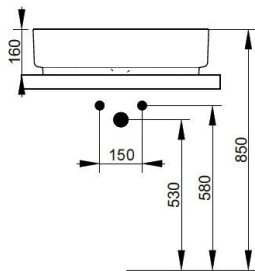

Cod. D310965

Antique Pink

DOP-No 14688

Oval vessel basin, with Oltre pattern and thin walls; without overflow and taphole; supplied with ceramic covered waste and fixation set.

Width (mm)	620
Depth (mm)	380
Height (mm)	160
Weight (Kg)	13,50
Overflow hole	No
Tap Holes	
Installation	

available colours:

White

Matt White

Antique Pink

Concrete Grey

Sky Blue

Matt Black