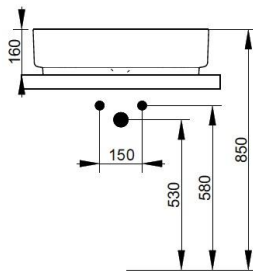

Cod. D310971

Sky Blue

DOP-No 14688

Oval vessel basin, with Oltre pattern and thin walls; without overflow and taphole; supplied with ceramic covered waste and fixation set.

Width (mm)	620
Depth (mm)	380
Height (mm)	160
Weight (Kg)	13,50
Overflow hole	No
Tap Holes	
Installation	

available colours:

White

Matt White

Antique Pink

Concrete Grey

Sky Blue

Matt Black