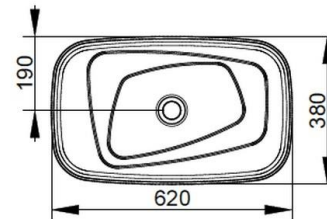

Cod. D310971

Sky Blue

DOP-No 14688

Oval vessel basin, with Oltre pattern and thin walls; without overflow and taphole; supplied with ceramic covered waste and fixation set.

Width (mm)	620
Depth (mm)	380
Height (mm)	160
Weight (Kg)	13,50
Overflow hole	No
Tap Holes	
Installation	

available colours:

White

Matt White

Antique Pink

Concrete Grey

Sky Blue

Matt Black