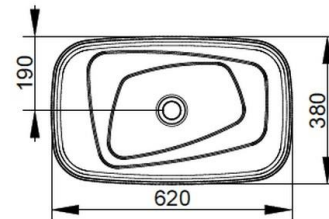

Cod. D310981

Matt Black

DOP-No 14688

Oval vessel basin, with Oltre pattern and thin walls; without overflow and taphole; supplied with ceramic covered waste and fixation set.

Width (mm)	620
Depth (mm)	380
Height (mm)	160
Weight (Kg)	13,50
Overflow hole	No
Tap Holes	
Installation	

available colours:

White

Matt White

Antique Pink

Concrete Grey

Sky Blue

Matt Black