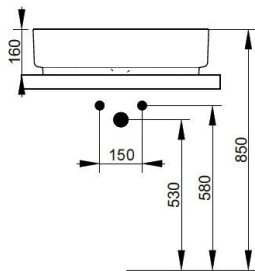

Cod. D310981

Matt Black

DOP-No 14688

Oval vessel basin, with Oltre pattern and thin walls; without overflow and taphole; supplied with ceramic covered waste and fixation set.

Width (mm)	620
Depth (mm)	380
Height (mm)	160
Weight (Kg)	13,50
Overflow hole	No
Tap Holes	
Installation	

available colours:

White

Matt White

Antique Pink

Concrete Grey

Sky Blue

Matt Black