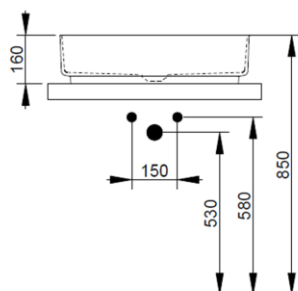

Cod. D311041

Matt White

DOP-No 997

Oval vessel basin with thin walls without taphole and overflow, supplied with ceramic covered waste and fixation set

Width mm)	620
Depth (mm)	380
Height mm)	160
Weight Kg)	13,50
Overflow hole	No
Tap Holes	No-hole
Installation	vessel installation

available colours:

White

Matt White

Antique Pink

Warm Clay

Concrete Grey

Wild Sage

Sky Blue

Matt Black

PROVIDED FIXINGS / ACCESSORIES

F332099

Vessel basin furniture fixing

V302541

Pop-up waste for basin with D75 ceramic cover.

NOT PROVIDED FIXINGS / ACCESSORIES / SPARE

(* Mandatory)

V303299

Hidden syphon for recessed basin with furniture, chrome plated

V303081

Design syphon for basin

V3030CR

Design syphon for basin

V302741

Rod control for pop-up waste with D75 mm ceramic cover