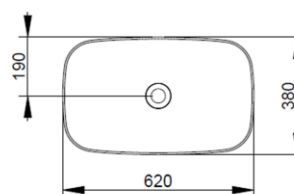

Cod. D311041

Matt White

DOP-No 997

Oval vessel basin with thin walls without taphole and overflow, supplied with ceramic covered waste and fixation set

Width mm)	620
Depth (mm)	380
Height mm)	160
Weight Kg)	13,50
Overflow hole	No
Tap Holes	No-hole
Installation	vessel installation

available colours:

White

Matt White

Antique Pink

Warm Clay

Concrete Grey

Wild Sage

Sky Blue

Matt Black