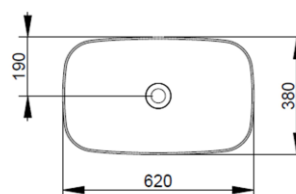

Cod. D311045

Concrete Grey

DOP-No 997

Oval vessel basin with thin walls without taphole and overflow, supplied with ceramic covered waste and fixation set

Width (mm)	620
Depth (mm)	380
Height (mm)	160
Weight (Kg)	13,50
Overflow hole	No
Tap Holes	No-hole
Installation	vessel installation

available colours:

White

Matt White

Antique Pink

Warm Clay

Concrete Grey

Wild Sage

Sky Blue

Matt Black