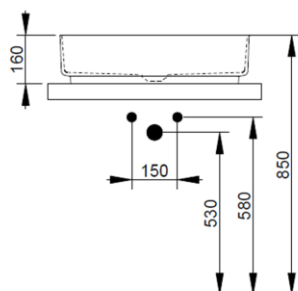

Cod. D311045

Concrete Grey

DOP-No 997

Oval vessel basin with thin walls without taphole and overflow, supplied with ceramic covered waste and fixation set

Width (mm)	620
Depth (mm)	380
Height (mm)	160
Weight (Kg)	13,50
Overflow hole	No
Tap Holes	No-hole
Installation	vessel installation

available colours:

White

Matt White

Antique Pink

Warm Clay

Concrete Grey

Wild Sage

Sky Blue

Matt Black

PROVIDED FIXINGS / ACCESSORIES

F332099

Vessel basin furniture fixing

V302545

Pop-up waste for basin with D75 ceramic cover.

NOT PROVIDED FIXINGS / ACCESSORIES / SPARE

(* Mandatory)

V303299

Hidden syphon for recessed basin with furniture, chrome plated

V303081

Design syphon for basin

V3030CR

Design syphon for basin

V302745

Rod control for pop-up waste with D75 mm ceramic cover